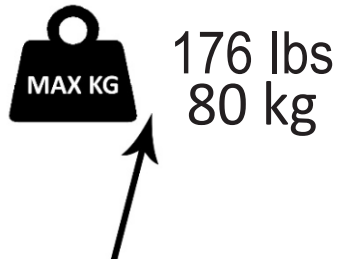

PRODUCT INFORMATION

Pouf, Brown, Cotton

82066449

INSTRUCTION

Step 1

176 lbs
80 kg