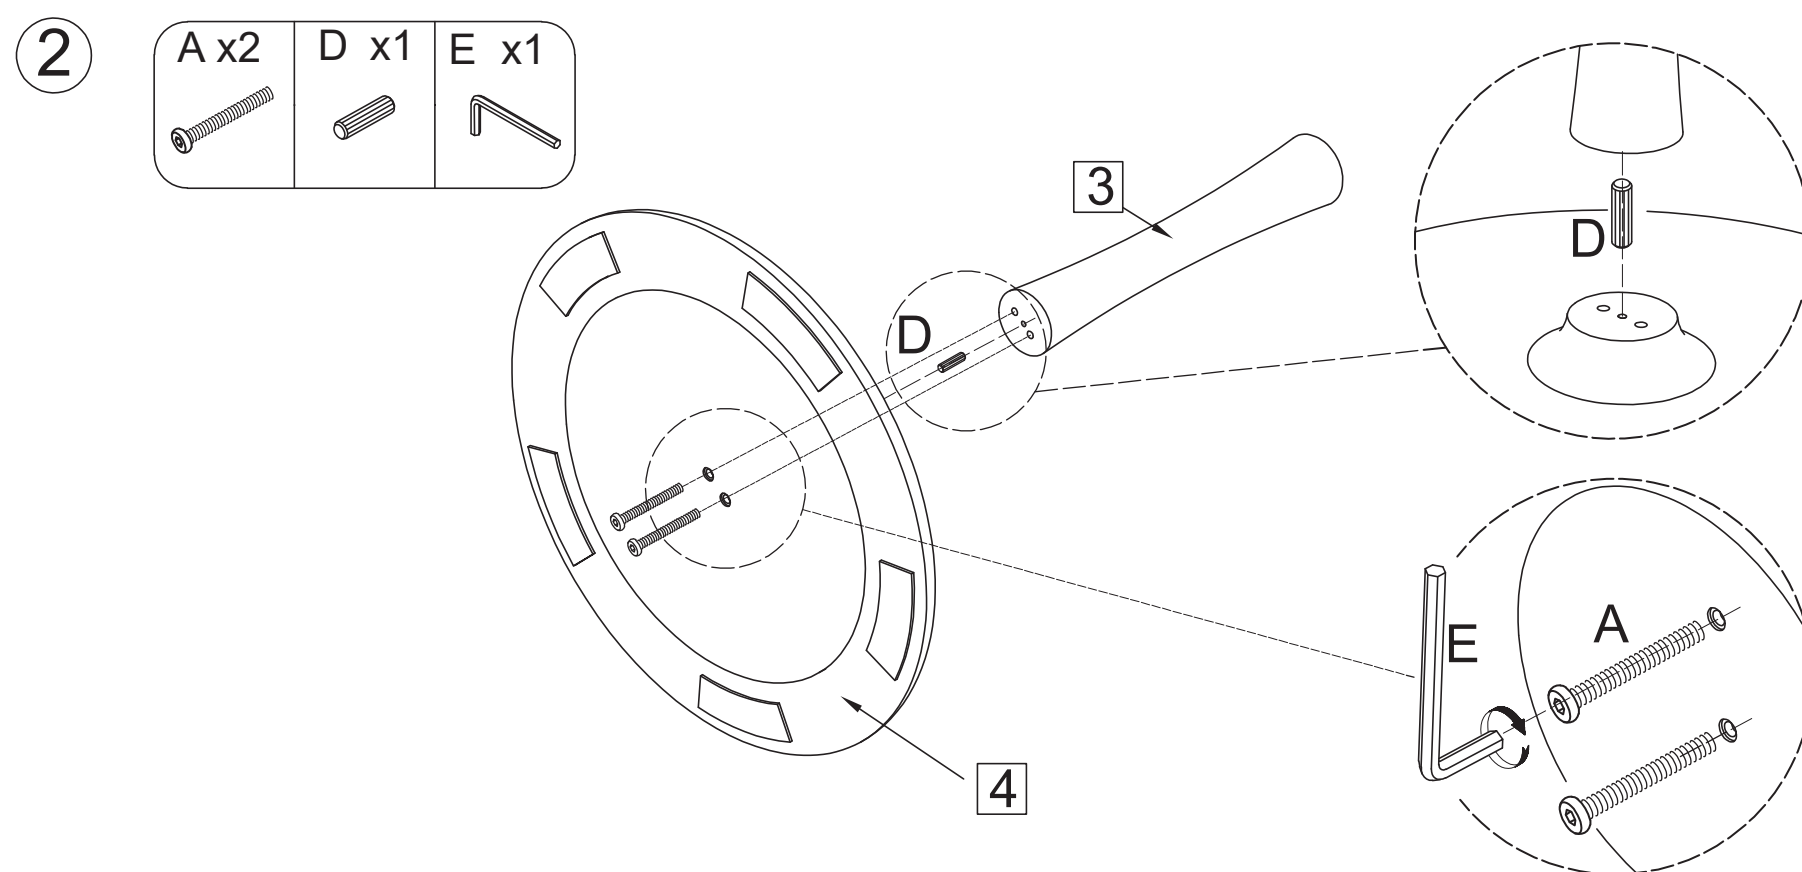

ASSEMBLY INSTRUCTION

HOBART COFFEE TABLE 60

ROWICO
HOME

1 x1	2 x1	3 x1	4 x1		
A x2	B x2	C x4	D x1	E x1	F x5
M6x80	M6x25	M6x15	Ø8x40	#4	100x30

3

4

Do not put too big load on edge.