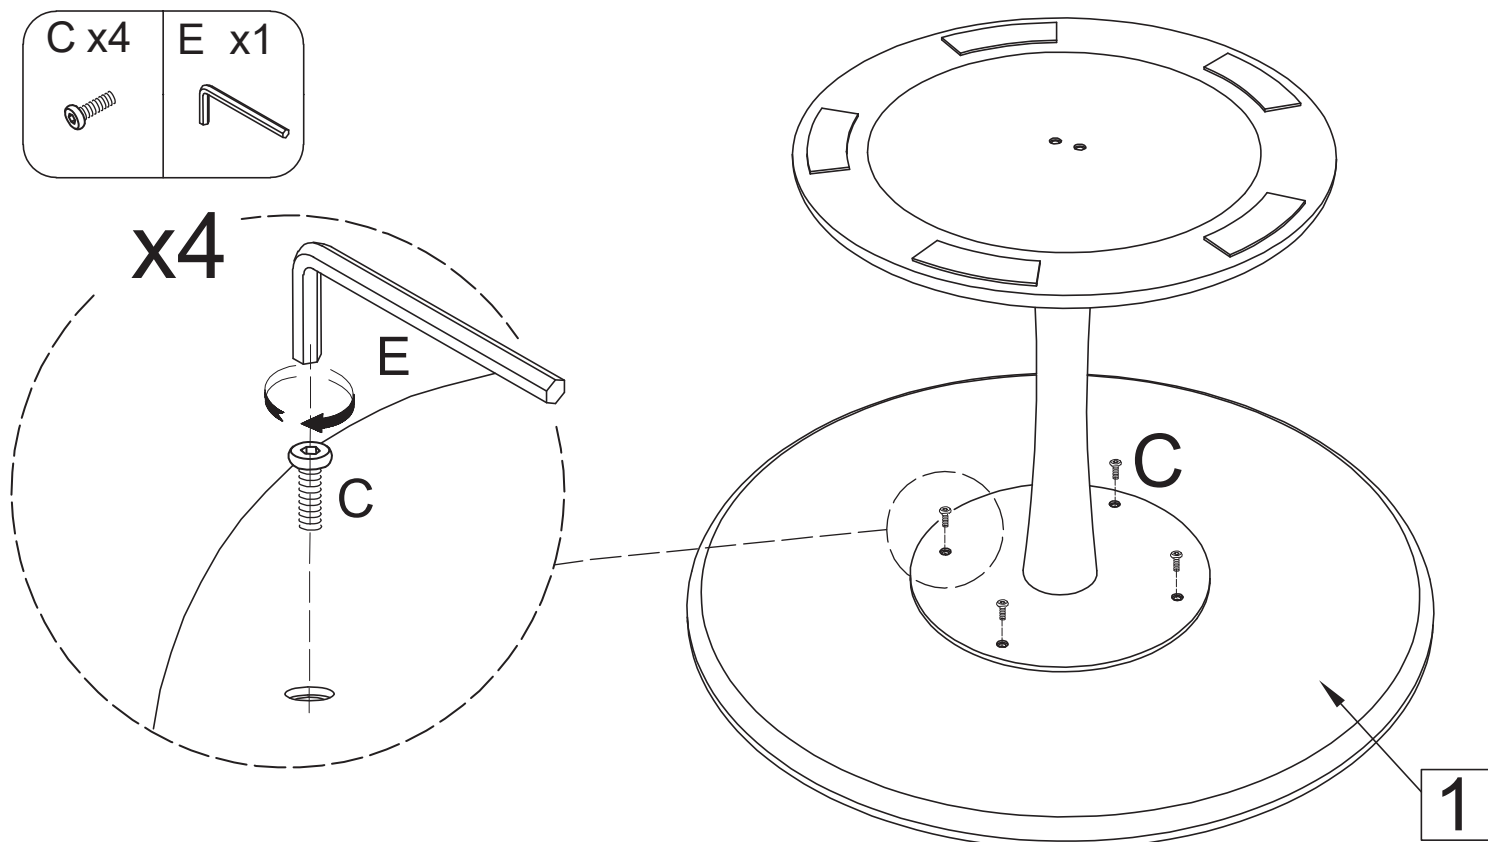

ASSEMBLY INSTRUCTION

HOBART COFFEE TABLE 60

ROWICO
HOME

1 x1	2 x1	3 x1	4 x1		
A x2	B x2	C x4	D x1	E x1	F x5
M6x80	M6x25	M6x15	Ø8x40	#4	100x30

3

4

Do not put too big load on edge.