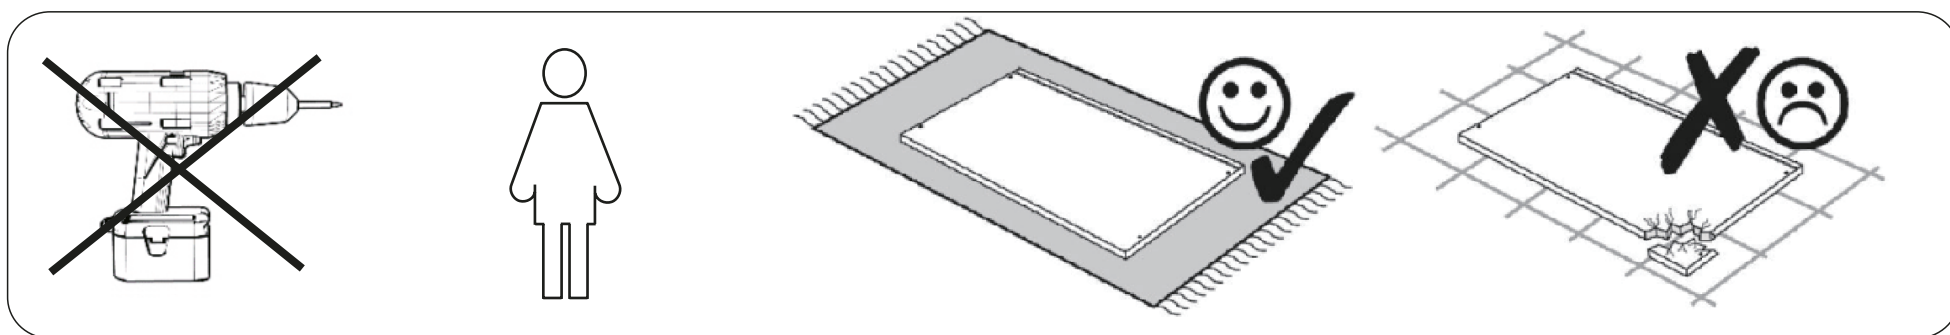

ASSEMBLY INSTRUCTION

HOBART COFFEE TABLE 60

ROWICO
HOME

1 x1	2 x1	3 x1	4 x1		
A x2	B x2	C x4	D x1	E x1	F x5
M6x80	M6x25	M6x15	Ø8x40	#4	100x30

3

4

Do not put too big load on edge.