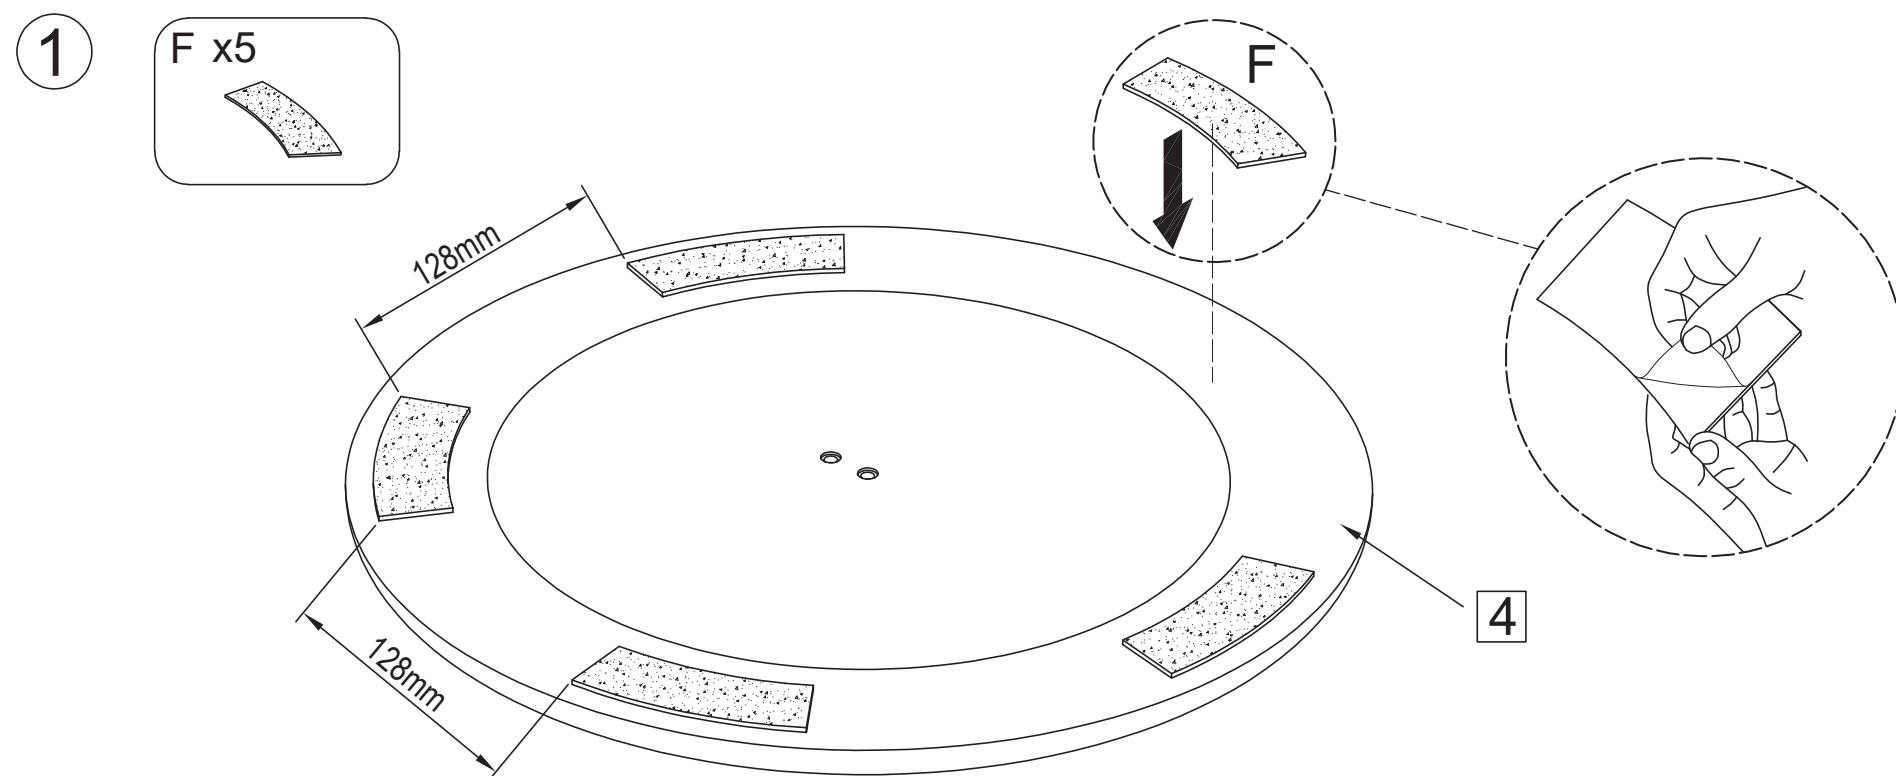

ASSEMBLY INSTRUCTION

HOBART COFFEE TABLE 60

ROWICO
HOME

1 x1	2 x1	3 x1	4 x1		
A x2	B x2	C x4	D x1	E x1	F x5
M6x80	M6x25	M6x15	Ø8x40	#4	100x30

3

4

Do not put too big load on edge.