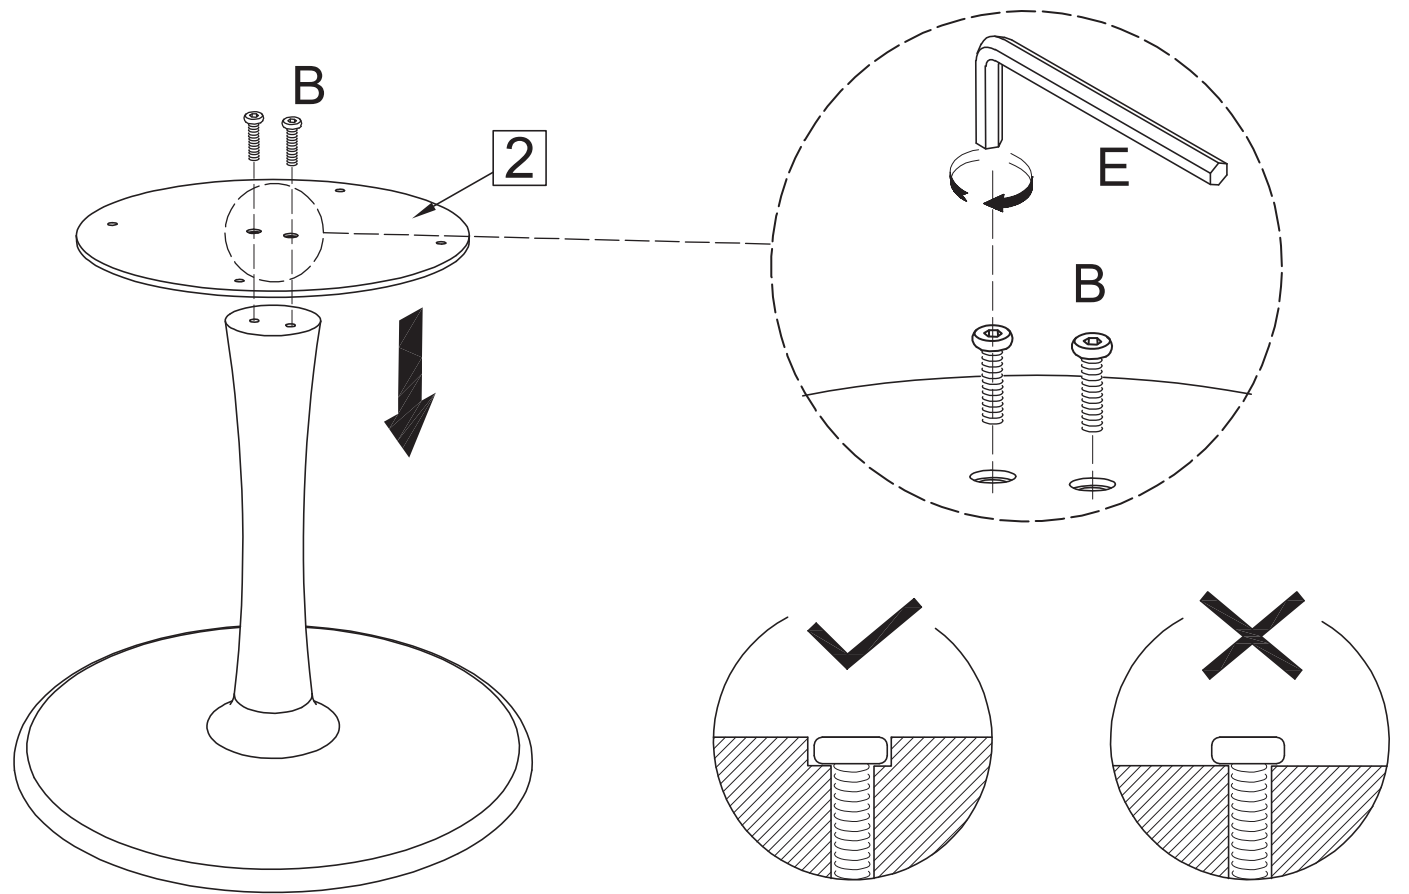

ASSEMBLY INSTRUCTION

HOBART COFFEE TABLE 60

ROWICO
HOME

1 x1	2 x1	3 x1	4 x1		
A x2	B x2	C x4	D x1	E x1	F x5
M6x80	M6x25	M6x15	Ø8x40	#4	100x30

3

4

Do not put too big load on edge.