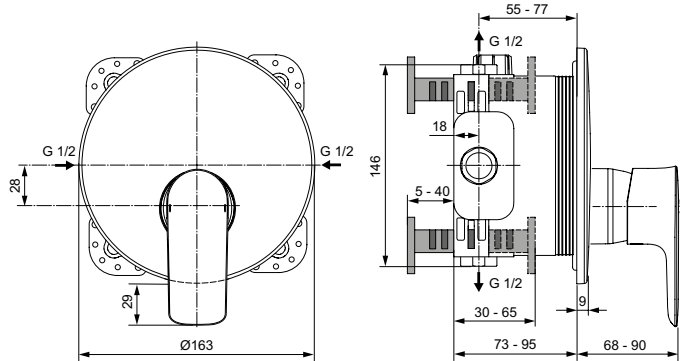

Ideal Standard

SHOWER MIXERS

Connect Air

Article-No.: A7034A2

Built-in shower mixer

Connect Air built-in shower mixer kit 2, with 47 mm Click cartridge, metal handle with red and blue colour indication - printed on the handle and chrome plated plastic escutcheon. To be used only in combination with A1000NU Kit1.

Colour: A2 - Brushed Gold

Technology: Click Technology

More product details:

Type:	Tap
Mounting:	Built-in
Operation Type:	Single lever
Style:	Contemporary
Accreditations:	DIN EN 817, DIN 4109 Gruppe 1
Operation Pressure (bar):	3
Flow Rate (litre):	23
Net Weight (kg):	0,938
Material:	PVD coated brass
Designer:	Studio Levien
Height (mm):	163
Width (mm):	163
Depth (mm):	90
Certificate Number:	EN 817