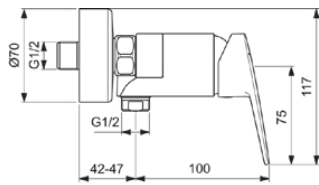

## BD250XG

CERAPLAN | Exposed shower mixer 207x142x117 mm in matt black finish, 20.0 l/min (3 bar) | NF certified

### General information

Product type:	Shower mixers
Sub product type:	Exposed shower mixer
Brand:	Ideal Standard
Suite name:	CERAPLAN
Designer:	Palomba Serafini Associati
Colour:	XG - Matt Black
Surface finish effect:	matt
Height (mm):	117
Width (mm):	207
Length / Projection (mm):	142 - 147
Fixing method:	S-coupling
Net weight (kg):	1.51
EAN code:	3800861116899