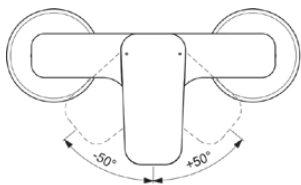

## BD250XG

CERAPLAN | Exposed shower mixer 207x142x117 mm in matt black finish, 20.0 l/min (3 bar) | NF certified

### General information

Product type:	Shower mixers
Sub product type:	Exposed shower mixer
Brand:	Ideal Standard
Suite name:	CERAPLAN
Designer:	Palomba Serafini Associati
Colour:	XG - Matt Black
Surface finish effect:	matt
Height (mm):	117
Width (mm):	207
Length / Projection (mm):	142 - 147
Fixing method:	S-coupling
Net weight (kg):	1.51
EAN code:	3800861116899