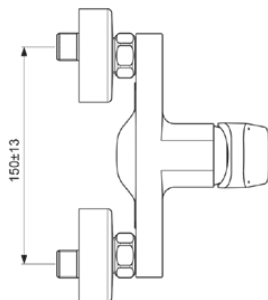

## BD250XG

CERAPLAN | Exposed shower mixer 207x142x117 mm in matt black finish, 20.0 l/min (3 bar) | NF certified

### General information

Product type:	Shower mixers
Sub product type:	Exposed shower mixer
Brand:	Ideal Standard
Suite name:	CERAPLAN
Designer:	Palomba Serafini Associati
Colour:	XG - Matt Black
Surface finish effect:	matt
Height (mm):	117
Width (mm):	207
Length / Projection (mm):	142 - 147
Fixing method:	S-coupling
Net weight (kg):	1.51
EAN code:	3800861116899