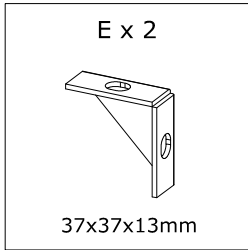

3001100/3001105

Vita wide 5 Tier shelf

1

B x 2  M5x8mm	D x 1  3mm	E x 2  37x37x13mm	
--	---	--	--

2

C x 2  Ø4x10mm	F x 1  73x23x15mm		
---	--	--	---

3

A x 20  M5x25mm	D x 1  3mm	G x 4  M6x20mm	
--	---	---	--

4

B x 2  M5x8mm	D x 1  3mm	
--	---	--

5

6

I

II

III

IV