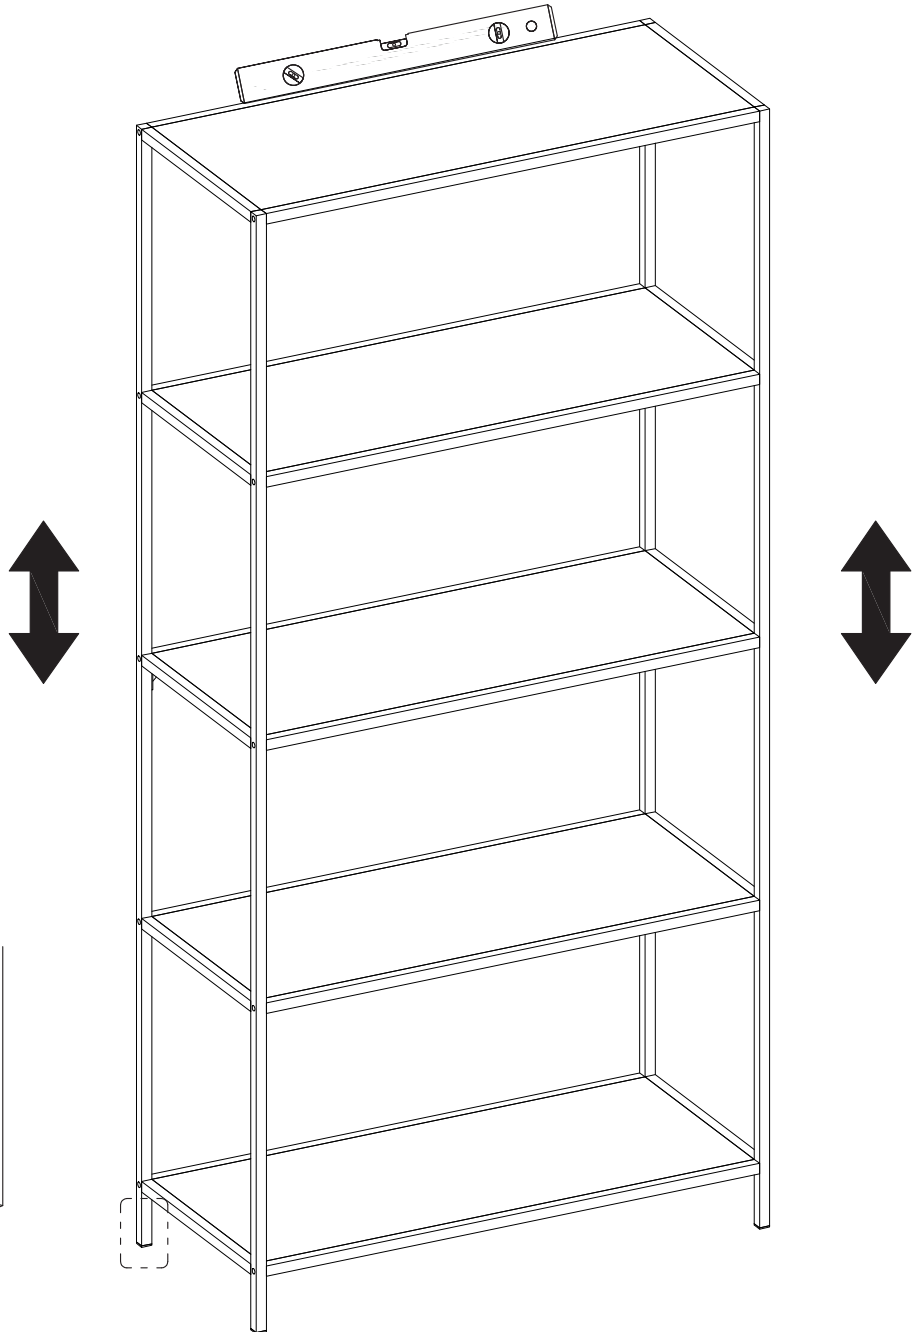

3001100/3001105

Vita wide 5 Tier shelf

1

B x 2  M5x8mm	D x 1  3mm	E x 2  37x37x13mm	
--	---	--	--

2

C x 2  Ø4x10mm	F x 1  73x23x15mm		
---	--	--	---

3

A x 20  M5x25mm	D x 1  3mm	G x 4  M6x20mm	
--	---	---	--

4

B x 2  M5x8mm	D x 1  3mm	
--	---	--

5

6

I

II

III

IV