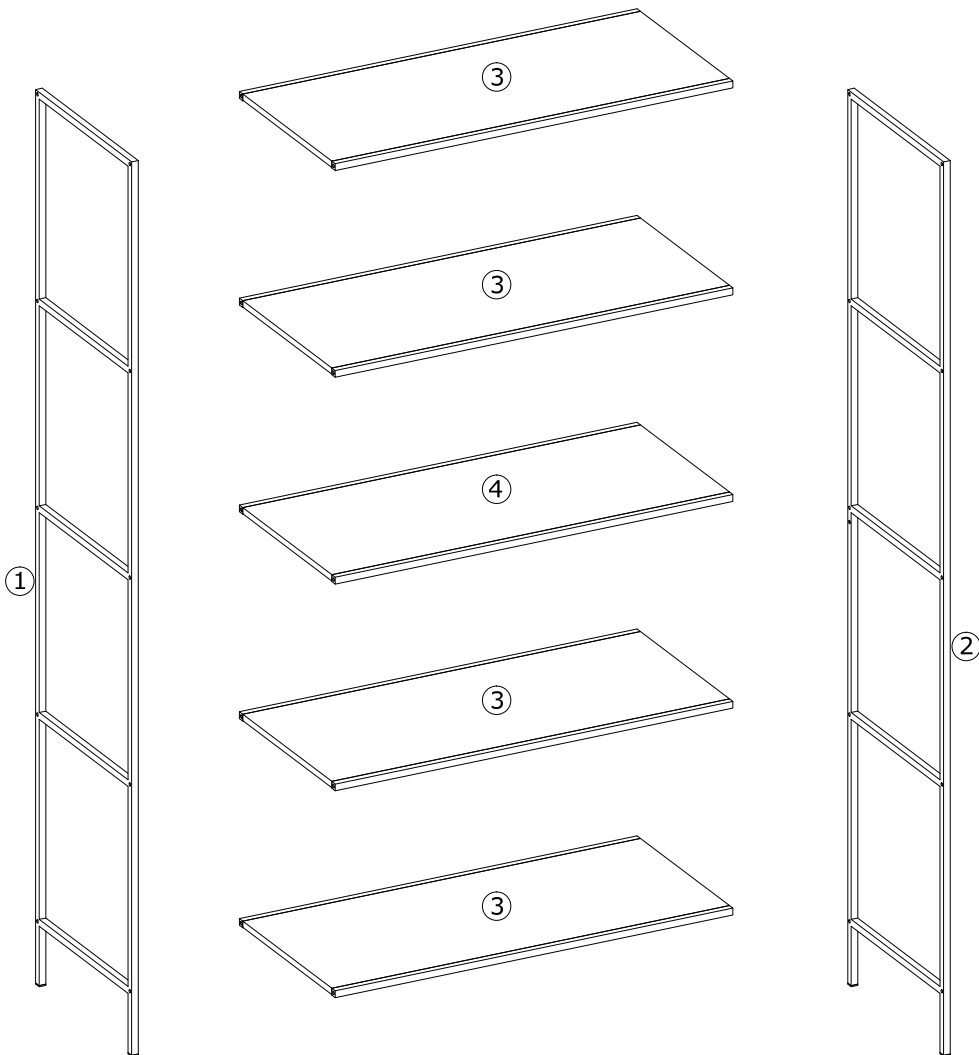

3001100/3001105

Vita wide 5 Tier shelf

1

B x 2  M5x8mm	D x 1  3mm	E x 2  37x37x13mm	
--	---	--	--

2

C x 2  Ø4x10mm	F x 1  73x23x15mm		
---	--	--	---

3

A x 20  M5x25mm	D x 1  3mm	G x 4  M6x20mm	
--	---	---	--

4

B x 2  M5x8mm	D x 1  3mm	
--	---	--

5

6

I

II

III

IV