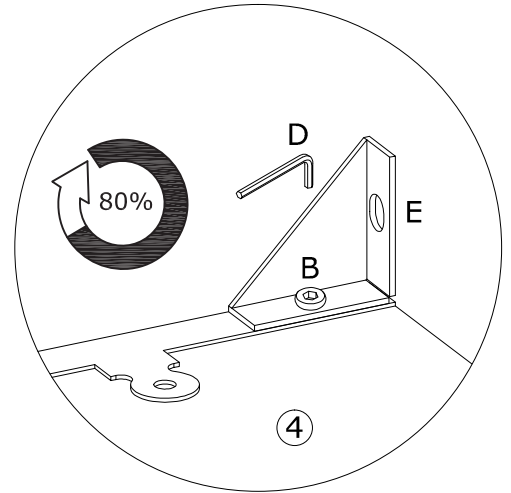

3001100/3001105

Vita wide 5 Tier shelf

1

B x 2  M5x8mm	D x 1  3mm	E x 2  37x37x13mm	
--	---	--	--

2

C x 2  Ø4x10mm	F x 1  73x23x15mm		
---	--	--	---

3

A x 20  M5x25mm	D x 1  3mm	G x 4  M6x20mm	
--	---	---	--

4

B x 2  M5x8mm	D x 1  3mm	
--	---	--

5

6

I

II

III

IV