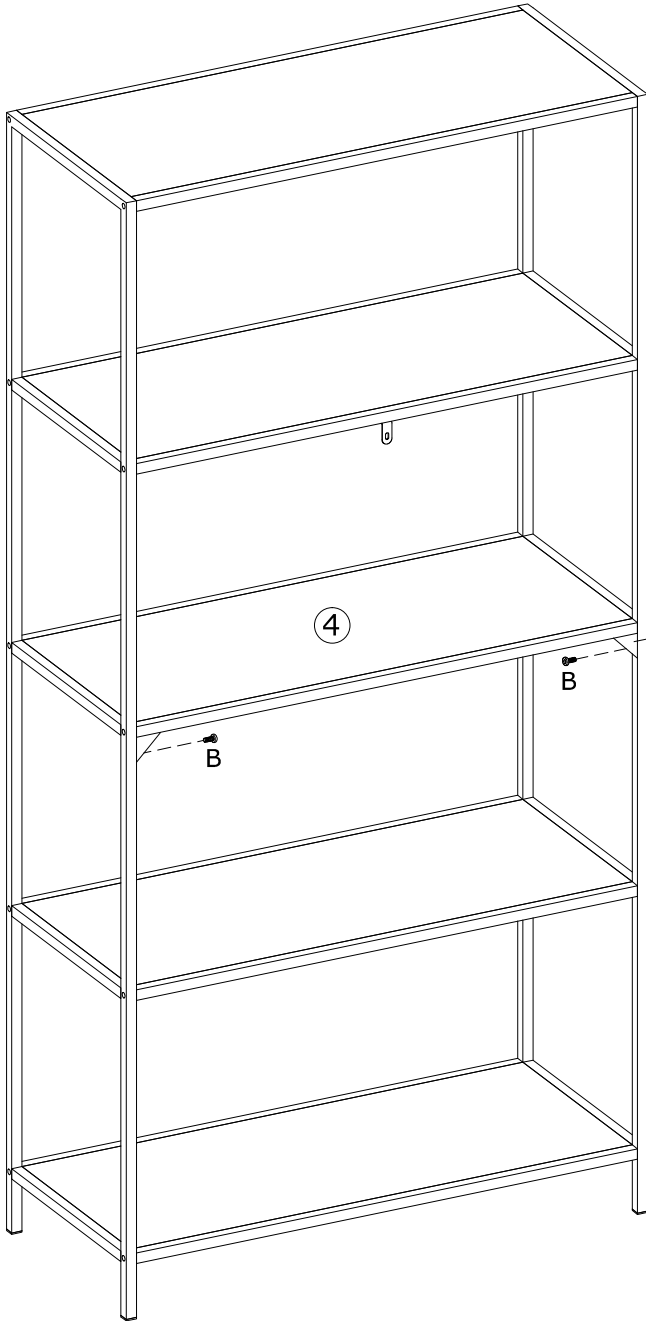

3001100/3001105

Vita wide 5 Tier shelf

1

B x 2  M5x8mm	D x 1  3mm	E x 2  37x37x13mm	
--	---	--	--

2

C x 2  Ø4x10mm	F x 1  73x23x15mm		
---	--	--	---

3

A x 20  M5x25mm	D x 1  3mm	G x 4  M6x20mm	
--	---	---	--

4

B x 2  M5x8mm	D x 1  3mm	
--	---	--

5

6

I

II

III

IV