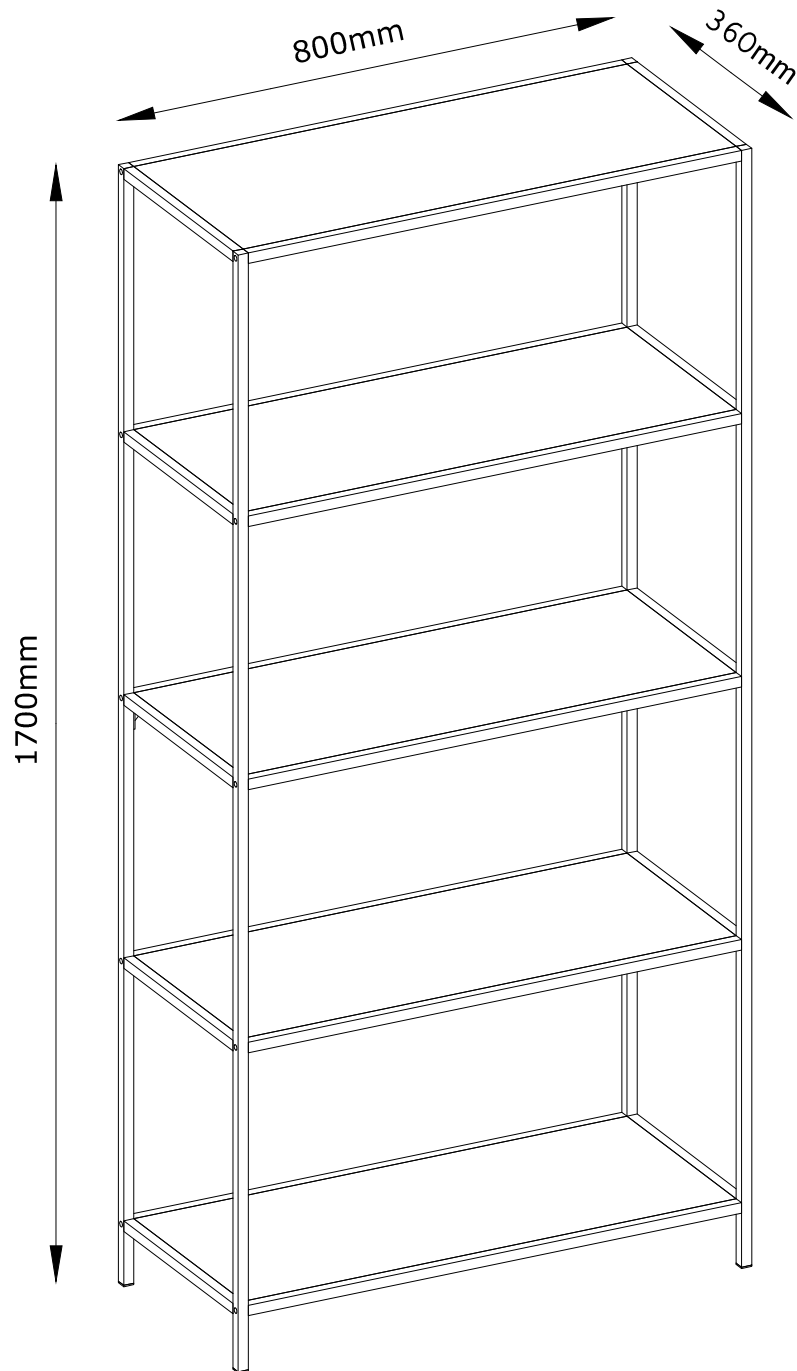

3001100/3001105

Vita wide 5 Tier shelf

1

B x 2  M5x8mm	D x 1  3mm	E x 2  37x37x13mm	
--	---	--	--

2

C x 2  Ø4x10mm	F x 1  73x23x15mm		
---	--	--	---

3

A x 20  M5x25mm	D x 1  3mm	G x 4  M6x20mm	
--	---	---	--

4

B x 2  M5x8mm	D x 1  3mm	
--	---	--

5

6

I

II

III

IV