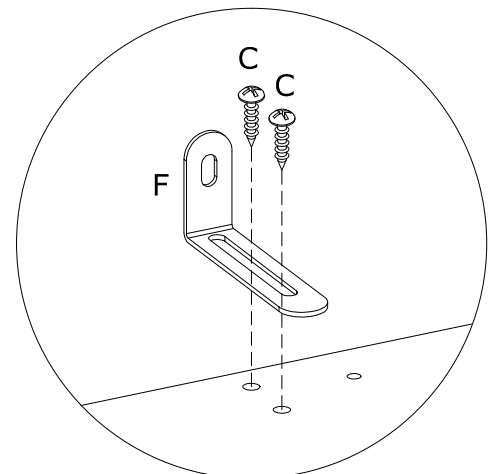

3001100/3001105

Vita wide 5 Tier shelf

1

B x 2  M5x8mm	D x 1  3mm	E x 2  37x37x13mm	
--	---	--	--

2

C x 2  Ø4x10mm	F x 1  73x23x15mm		
---	--	--	---

3

A x 20  M5x25mm	D x 1  3mm	G x 4  M6x20mm	
--	---	---	--

4

B x 2  M5x8mm	D x 1  3mm	
--	---	--

5

6

I

II

III

IV