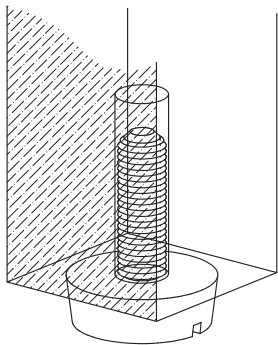

3001100/3001105

Vita wide 5 Tier shelf

1

B x 2  M5x8mm	D x 1  3mm	E x 2  37x37x13mm	
--	---	--	--

2

C x 2  Ø4x10mm	F x 1  73x23x15mm		
---	--	--	---

3

A x 20  M5x25mm	D x 1  3mm	G x 4  M6x20mm	
--	---	---	--

4

B x 2  M5x8mm	D x 1  3mm	
--	---	--

5

6

I

II

III

IV