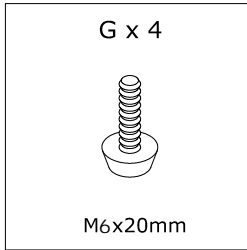

3001100/3001105

Vita wide 5 Tier shelf

1

B x 2  M5x8mm	D x 1  3mm	E x 2  37x37x13mm	
--	---	--	--

2

C x 2  Ø4x10mm	F x 1  73x23x15mm		
---	--	--	---

3

A x 20  M5x25mm	D x 1  3mm	G x 4  M6x20mm	
--	---	---	--

4

B x 2  M5x8mm	D x 1  3mm	
--	---	--

5

6

I

II

III

IV