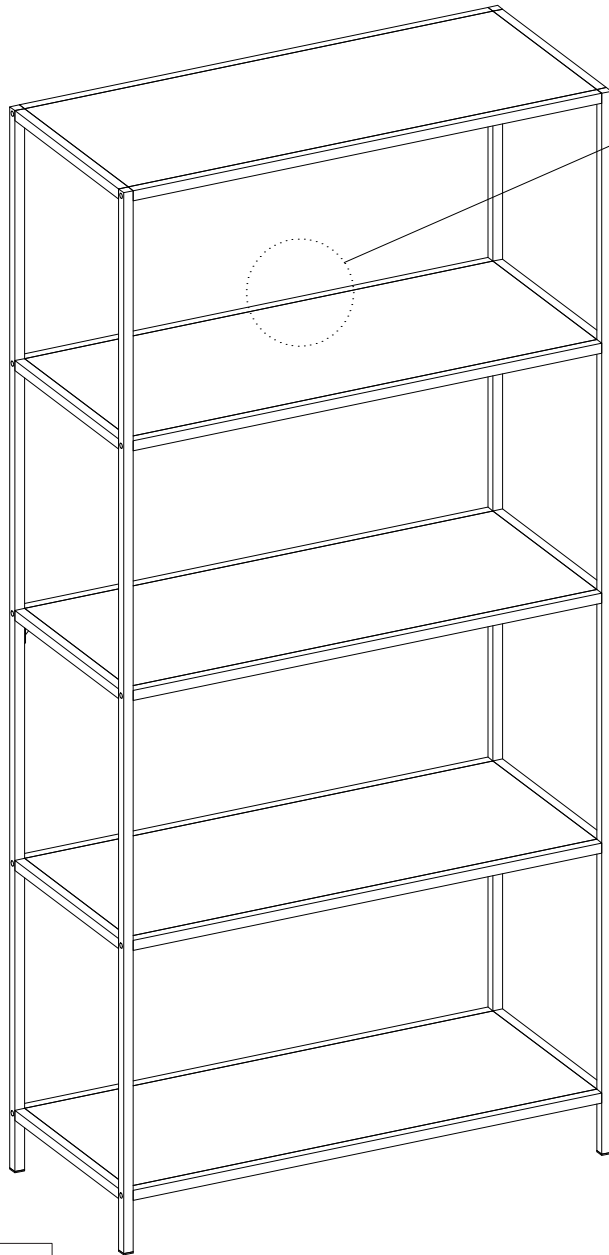

3001100/3001105

Vita wide 5 Tier shelf

1

B x 2  M5x8mm	D x 1  3mm	E x 2  37x37x13mm	
--	---	--	--

2

C x 2  Ø4x10mm	F x 1  73x23x15mm		
---	--	--	---

3

A x 20  M5x25mm	D x 1  3mm	G x 4  M6x20mm	
--	---	---	--

4

B x 2  M5x8mm	D x 1  3mm	
--	---	--

5

6

I

II

III

IV