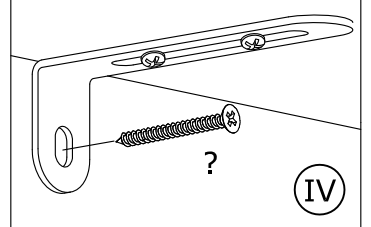

3001100/3001105

Vita wide 5 Tier shelf

1

B x 2  M5x8mm	D x 1  3mm	E x 2  37x37x13mm	
--	---	--	--

2

C x 2  Ø4x10mm	F x 1  73x23x15mm		
---	--	--	---

3

A x 20  M5x25mm	D x 1  3mm	G x 4  M6x20mm	
--	---	---	--

4

B x 2  M5x8mm	D x 1  3mm	
--	---	--

5

6

I

II

III

IV