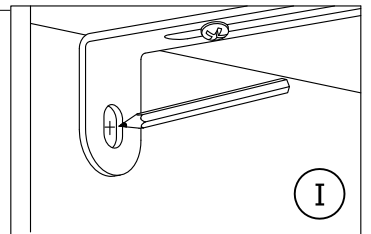

3001100/3001105

Vita wide 5 Tier shelf

1

B x 2  M5x8mm	D x 1  3mm	E x 2  37x37x13mm	
--	---	--	--

2

C x 2  Ø4x10mm	F x 1  73x23x15mm		
---	--	--	---

3

A x 20  M5x25mm	D x 1  3mm	G x 4  M6x20mm	
--	---	---	--

4

B x 2  M5x8mm	D x 1  3mm	
--	---	--

5

6

I

II

III

IV