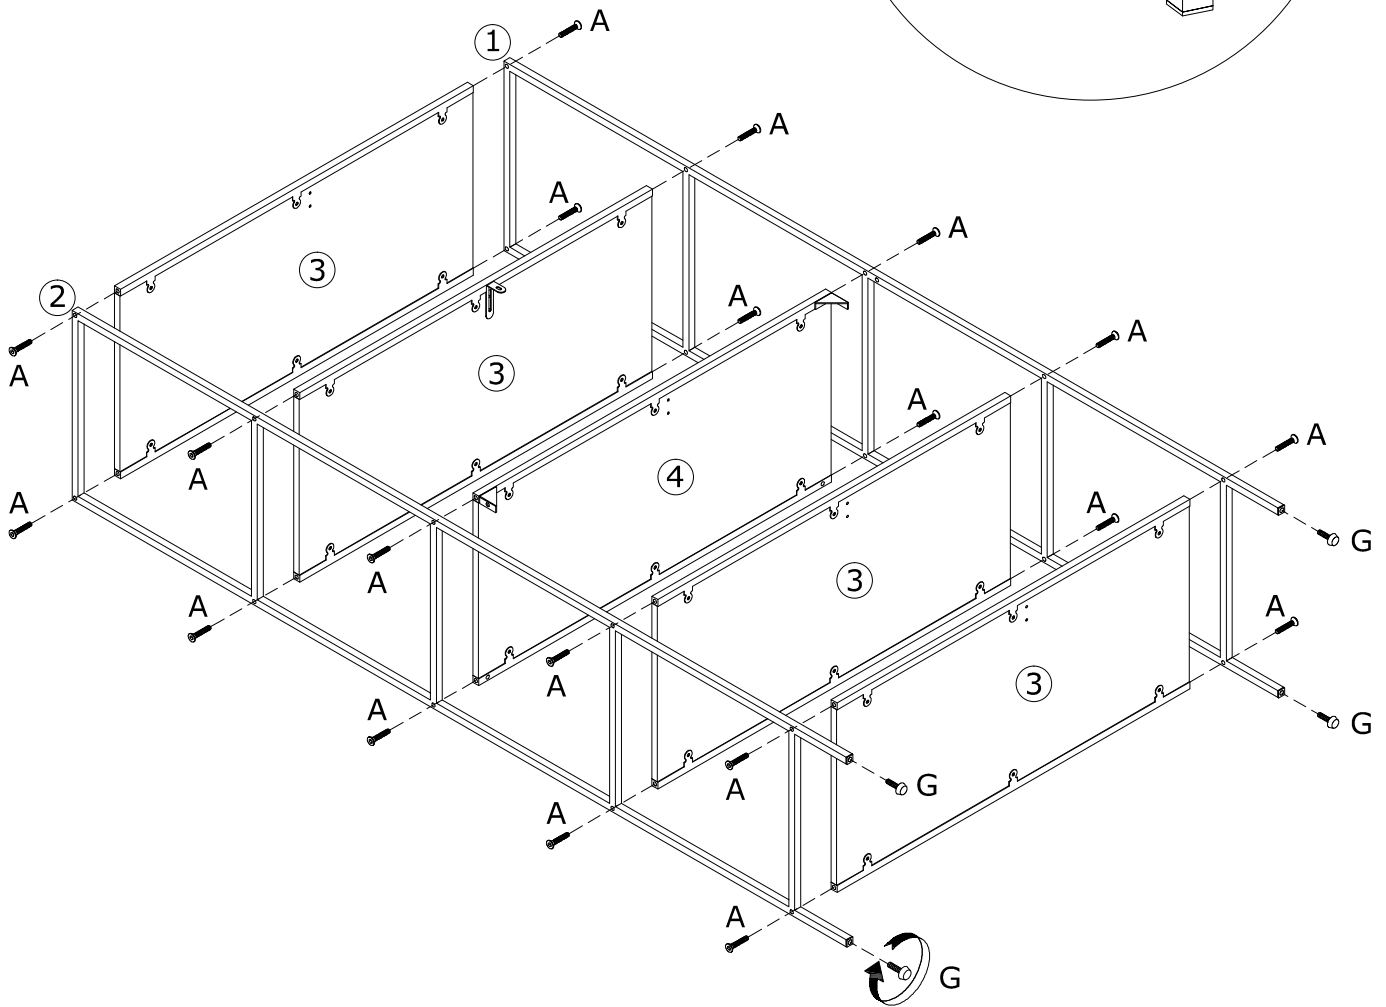

3001100/3001105

Vita wide 5 Tier shelf

1

B x 2  M5x8mm	D x 1  3mm	E x 2  37x37x13mm	
--	---	--	--

2

C x 2  Ø4x10mm	F x 1  73x23x15mm		
---	--	--	---

3

A x 20  M5x25mm	D x 1  3mm	G x 4  M6x20mm	
--	---	---	--

4

B x 2  M5x8mm	D x 1  3mm	
--	---	--

5

6

I

II

III

IV