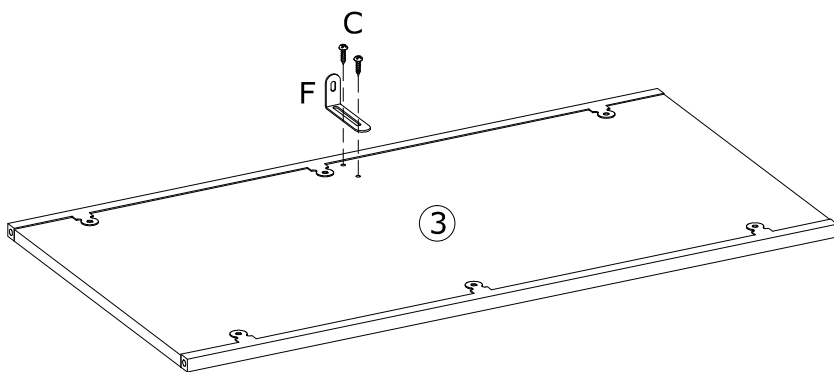

3001100/3001105

Vita wide 5 Tier shelf

1

B x 2  M5x8mm	D x 1  3mm	E x 2  37x37x13mm	
--	---	--	--

2

C x 2  Ø4x10mm	F x 1  73x23x15mm		
---	--	--	---

3

A x 20  M5x25mm	D x 1  3mm	G x 4  M6x20mm	
--	---	---	--

4

B x 2  M5x8mm	D x 1  3mm	
--	---	--

5

6

I

II

III

IV