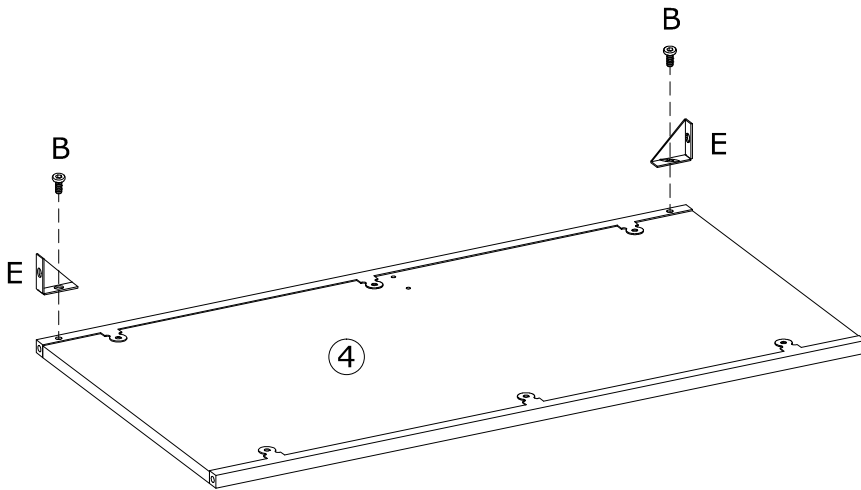

3001100/3001105

Vita wide 5 Tier shelf

1

B x 2  M5x8mm	D x 1  3mm	E x 2  37x37x13mm	
--	---	--	--

2

C x 2  Ø4x10mm	F x 1  73x23x15mm		
---	--	--	---

3

A x 20  M5x25mm	D x 1  3mm	G x 4  M6x20mm	
--	---	---	--

4

B x 2  M5x8mm	D x 1  3mm	
--	---	--

5

6

I

II

III

IV