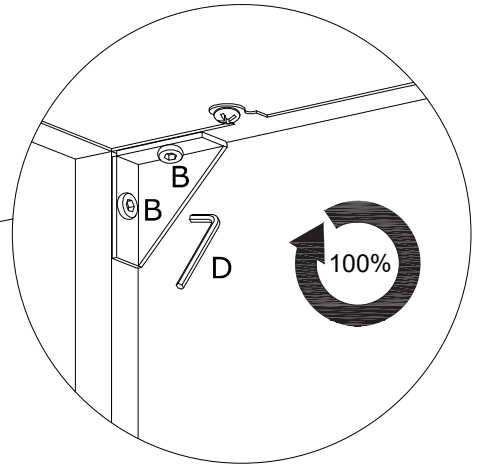

3001100/3001105

Vita wide 5 Tier shelf

1

B x 2  M5x8mm	D x 1  3mm	E x 2  37x37x13mm	
--	---	--	--

2

C x 2  Ø4x10mm	F x 1  73x23x15mm		
---	--	--	---

3

A x 20  M5x25mm	D x 1  3mm	G x 4  M6x20mm	
--	---	---	--

4

B x 2  M5x8mm	D x 1  3mm	
--	---	--

5

6

I

II

III

IV