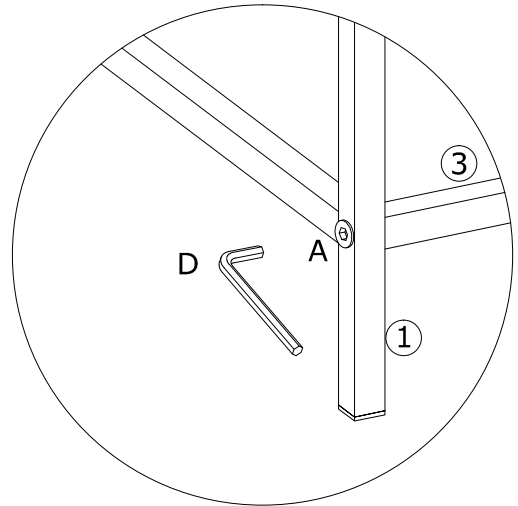

3001100/3001105

Vita wide 5 Tier shelf

1

B x 2  M5x8mm	D x 1  3mm	E x 2  37x37x13mm	
--	---	--	--

2

C x 2  Ø4x10mm	F x 1  73x23x15mm		
---	--	--	---

3

A x 20  M5x25mm	D x 1  3mm	G x 4  M6x20mm	
--	---	---	--

4

B x 2  M5x8mm	D x 1  3mm	
--	---	--

5

6

I

II

III

IV