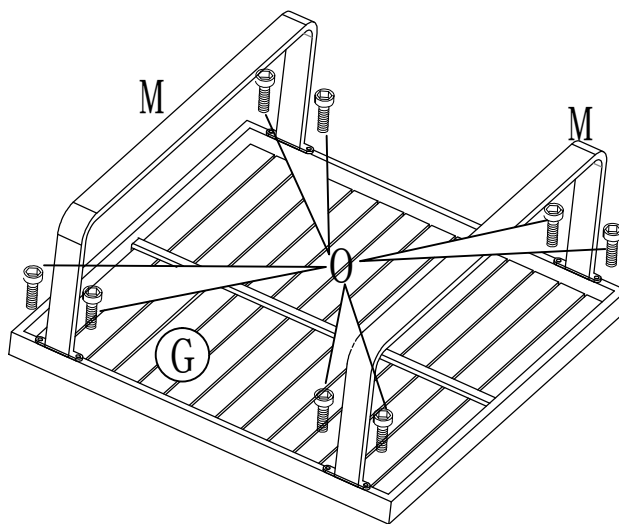

Coffeetable  
Gray  
# 3502

ITALIAN  
style

G  
1PCS

M  
2PCS

O  
M6\*15  
8PCS

T  
1PCS