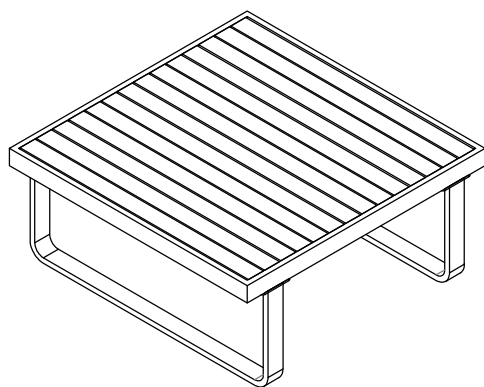

Coffeetable  
Gray  
# 3502

ITALIAN  
style

G  
1PCS

M  
2PCS

O  
M6\*15  
8PCS

T  
1PCS