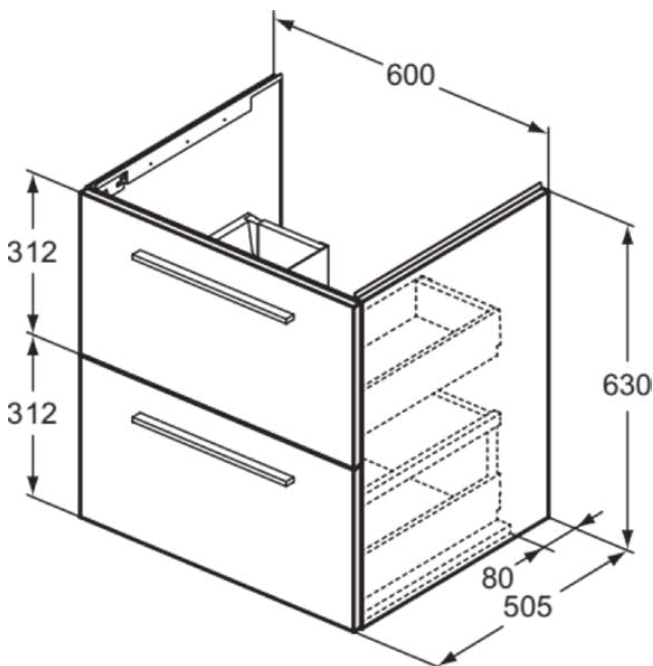

I.LIFE B

T5270DU

I.LIFE B | Basin unit 600x505x630 mm in matt white finish, 2 drawer | Soft close, Sustainably sourced wood

Image & drawing

General information

Product type:	Furniture
Sub product type:	Basin unit
Brand:	Ideal Standard
Suite name:	I.LIFE B
Designer:	Palomba Serafini Associati
Colour:	DU - Matt White
Surface finish effect:	matt
Height (mm):	630
Width (mm):	600
Length / Projection (mm):	505
Fixing method:	Fixing set
Net weight (kg):	28.96
EAN code:	8014140502364

Features

Soft close

Sustainably sourced wood

Downloads

- [Installation Guide](#)
- [Spare Parts List](#)

Product specifications

Closing mechanism:	Soft-closing
Colour code:	DU
Colour description:	matt white
Corner model:	No
Full extraction drawer:	Yes
Handle(s):	Required
Legs adjustable:	No
Material:	Wood
Material quality of structure / body:	MFC (Class E1)/MDF
Amount of doors (total):	0
Amount of doors, left-opening:	0
Amount of doors, right-opening:	0
Amount of drawers (total):	2
Amount of external drawers:	2
Amount of internal drawers:	0
Amount of open compartments:	0
Amount of rolling doors:	0
Amount of shelves:	0
Amount of sliding doors:	0
Amount of tumble doors:	0
Opening mechanism:	Pull-to-open

I.LIFE B

T5270DU

I.LIFE B | Basin unit 600x505x630 mm in matt white finish, 2 drawer | Soft close, Sustainably sourced wood

Product specifications

PVD technology:	No
Reversible door:	No
Surface finish effect:	matt
Sustainably sourced wood:	Yes
With cutout section:	No
With interior lighting:	No
With legs:	No
With socket outlet:	No
With worktop:	No
Fixing method:	Fixing set
Mounting method:	Wall