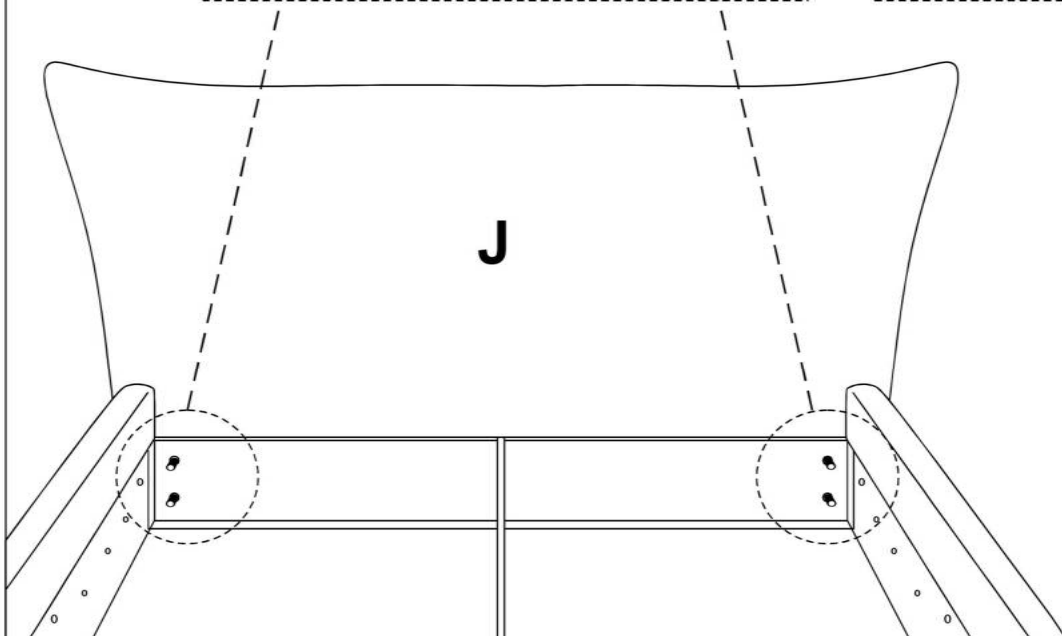

| | | |
|--|---|---|
|  M8 x 35mm |  |  |
| C x1 | F x2 | D x1 |

4

| |
|---|
|  |
| E x4 |

5

6

| | |
|---|-----------|
|  | |
| F | x4 |
|  | |
| G | x4 |

| | | | |
|---|-----------|---|-----------|
|  | |  | |
| M8 x 20mm | | | |
| B | x2 | D | x1 |

7

9

| | |
|---|--|
|  |  |
| M8 x 20mm | |
| B | x2 |
| D | x1 |

10

| | |
|---|---|
|  |  |
| M8 x 20mm | |
| B | x2 |
| D | x1 |

B

CADRE DE LIT

20 MIN