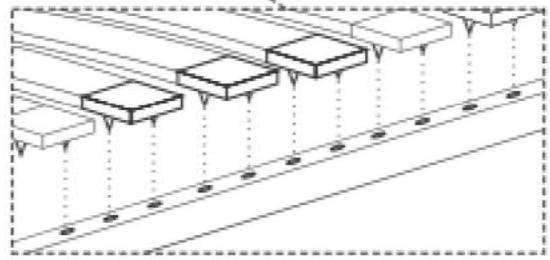

| | | | |
|--|------|---|----|
|  | 8x20 |  | |
| 1B | x2 | 1D | x1 |

2**1K**

| | | | |
|---|------|---|----|
|  | 8x20 |  | |
| 1B | x2 | 1D | x1 |

3

| | |
|----|----|
| | |
| 1G | x4 |

4

5

| | |
|----|-------|
| | M5x16 |
| 1A | x8 |

6

1F

x24

7

1N x48

1E

x48

| | |
|---|---|
|  1M x2 | |
|  8x45 |  |
| 1C x4 | 1D x1 |

RÉGLAGE CADRE DE LIT

After unpacking and assembling the bed, the corners of the headboard should be smoothed and patted so that they take their original shape.

Due to the properties of the materials used, the fabric can return to its original shape after a few days.