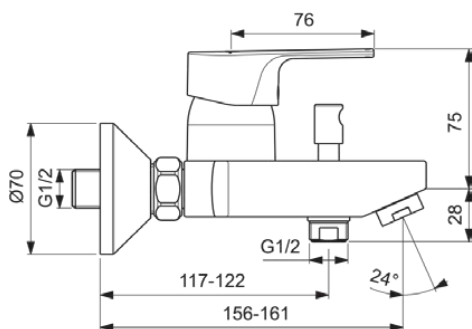

CERAFINE MODEL D

BC692AA

CERAFINE MODEL D | Exposed bath & shower mixer 207x169x110 mm, 156 mm spout projection in chrome finish, 20.0 l/min (3 bar) | Click technology, EPD, FirmaFlow, SmartShine, NF certified

Image & drawing

General information

Product type:	Bath & shower mixers
Sub product type:	Exposed bath & shower mixer
Brand:	Ideal Standard
Suite name:	CERAFINE MODEL D
Designer:	Ideal Standard
Colour:	AA - Chrome
Surface finish effect:	glossy
Height (mm):	110
Width (mm):	207
Length / Projection (mm):	169 - 174
Fixing method:	S-coupling
Net weight (kg):	1.52
EAN code:	3800861082699

BC692AA

CERAFINE MODEL D | Exposed bath & shower mixer 207x169x110 mm, 156 mm spout projection in chrome finish, 20.0 l/min (3 bar) | Click technology, EPD, FirmaFlow, SmartShine, NF certified

Product specifications

Flushing time adjustable:	No
Handle position:	Top
Low-pressure model:	No
Material:	Metal
Material of escutcheon(s):	Metal
Material quality:	Brass
Max. flow rate at 3 bar (l):	20.0
Max. flow rate at 3 bar (l) for all outlets:	13/20
Max. flow rate at 3 bar (l) for handspray:	13
Max. flow rate at 3 bar (l) for spout:	20
Max. operating pressure (bar):	10
Min. operating pressure (bar):	0.5
Noise reduced S-Connectors:	No
PVD technology:	No
Shape of escutcheon(s):	Round
Shower hose connection thread:	G 1/2
SmartShine:	Yes
Spout model:	Fixed
Surface cover:	chromium-plated
Surface finish effect:	glossy
Tap outlet model:	Aerator
Tap outlet visibility:	Visible
Temperature limiter:	Yes
Type of handle:	Lever
Type of temperature control:	Manually operated
With S-couplings:	Yes
With check valve:	Yes
With diverter unit:	Yes
With escutcheon(s):	Yes
With handle(s):	Yes
With handspray set:	No
With head shower:	No
With outlet:	Yes
With shelf(s):	No
With shower kit:	No
Fixing method:	S-coupling
Mounting method:	Wall