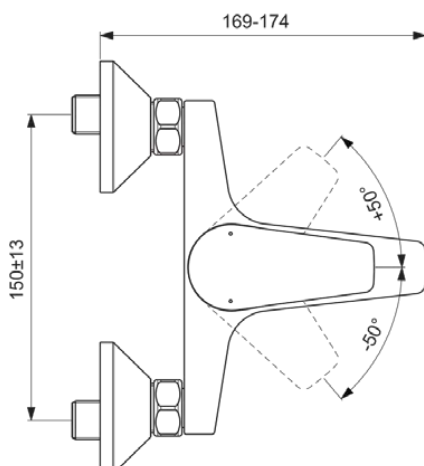

CERAFINE MODEL D

BC692AA

CERAFINE MODEL D | Exposed bath & shower mixer 207x169x110 mm, 156 mm spout projection in chrome finish, 20.0 l/min (3 bar) | Click technology, EPD, FirmaFlow, SmartShine, NF certified

Image & drawing

General information

Product type:	Bath & shower mixers
Sub product type:	Exposed bath & shower mixer
Brand:	Ideal Standard
Suite name:	CERAFINE MODEL D
Designer:	Ideal Standard
Colour:	AA - Chrome
Surface finish effect:	glossy
Height (mm):	110
Width (mm):	207
Length / Projection (mm):	169 - 174
Fixing method:	S-coupling
Net weight (kg):	1.52
EAN code:	3800861082699

BC692AA

CERAFINE MODEL D | Exposed bath & shower mixer 207x169x110 mm, 156 mm spout projection in chrome finish, 20.0 l/min (3 bar) | Click technology, EPD, FirmaFlow, SmartShine, NF certified

Product specifications

Flushing time adjustable:	No
Handle position:	Top
Low-pressure model:	No
Material:	Metal
Material of escutcheon(s):	Metal
Material quality:	Brass
Max. flow rate at 3 bar (l):	20.0
Max. flow rate at 3 bar (l) for all outlets:	13/20
Max. flow rate at 3 bar (l) for handspray:	13
Max. flow rate at 3 bar (l) for spout:	20
Max. operating pressure (bar):	10
Min. operating pressure (bar):	0.5
Noise reduced S-Connectors:	No
PVD technology:	No
Shape of escutcheon(s):	Round
Shower hose connection thread:	G 1/2
SmartShine:	Yes
Spout model:	Fixed
Surface cover:	chromium-plated
Surface finish effect:	glossy
Tap outlet model:	Aerator
Tap outlet visibility:	Visible
Temperature limiter:	Yes
Type of handle:	Lever
Type of temperature control:	Manually operated
With S-couplings:	Yes
With check valve:	Yes
With diverter unit:	Yes
With escutcheon(s):	Yes
With handle(s):	Yes
With handspray set:	No
With head shower:	No
With outlet:	Yes
With shelf(s):	No
With shower kit:	No
Fixing method:	S-coupling
Mounting method:	Wall