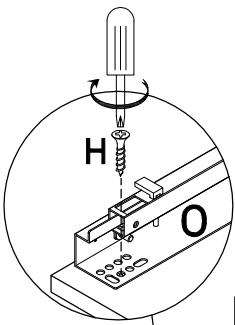

D	F	H	
4PCS	3PCS	9PCS	

4