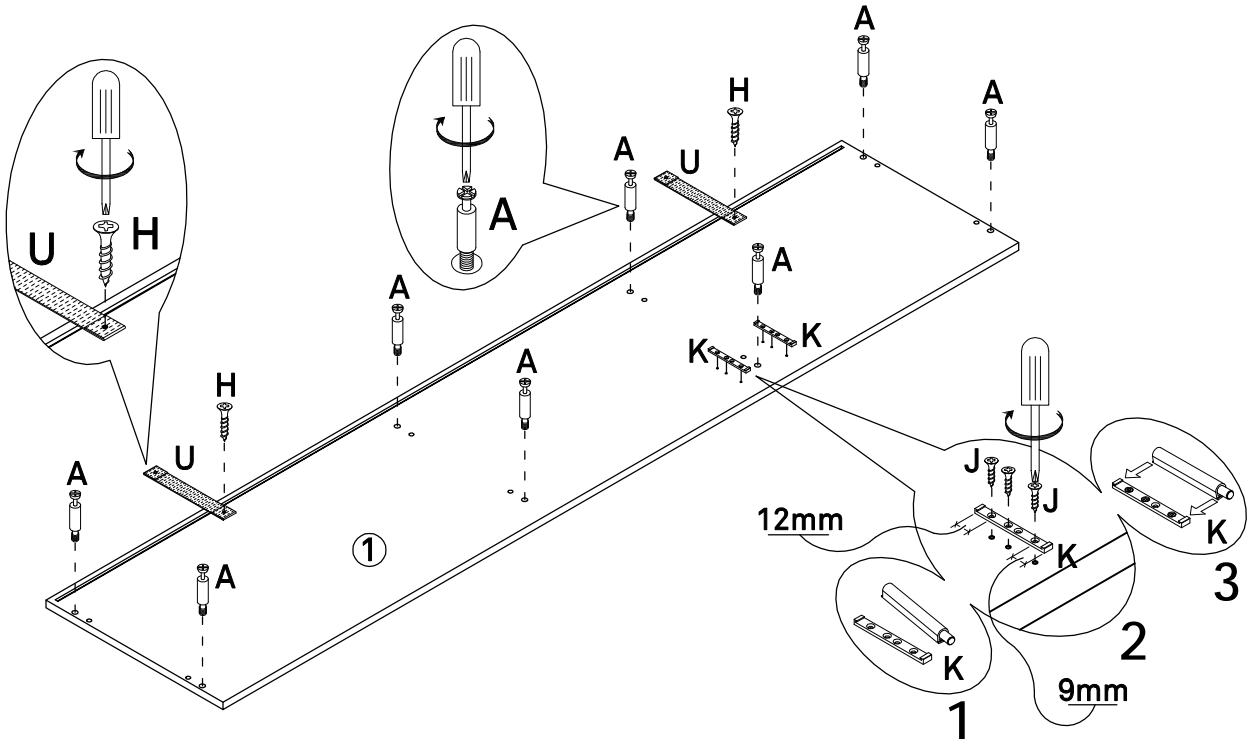

 Screw
 Ø4x30mm
 14PCS

Q

 Bolt
 M6x12mm
 8PCS

R

 Fastening device
 17x16x10.5mm
 10PCS

S

 Screw
 Ø3x18mm
 10PCS

T

 Allen key
 M4 60x30mm
 1PC

U

 Anti tipping
 160x25mm
 2PCS

V

 Bolt
 M6x10mm
 8PCS

1

A	K	J	U	H	
					
8PCS	2PCS	6PCS	2PCS	2PCS	

2