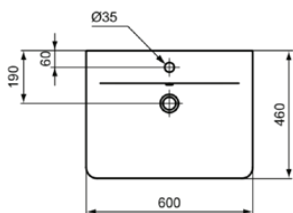

CONNECT AIR

E0298V3

CONNECT AIR | Basin 600x460x160 mm in silk black finish, 1 tap hole, with overflow

Image & drawing

General information

Product type:	Washbasins
Sub product type:	Basin
Brand:	Ideal Standard
Suite name:	CONNECT AIR
Designer:	Studio Levien
Colour:	V3 - Silk Black
Surface finish effect:	satín
Height (mm):	160
Width (mm):	600
Length / Projection (mm):	460
Net weight (kg):	14.50
VVS:	626493021
EAN code:	5017830553564

Washbasin wall mounted using E0157 wall fixing set, with semi pedestal fixed to wall with brackets supplied or full pedestal mounted using 2 screws through the back of wall (not supplied). When fitted to furniture washbasin must be secured to wall with E0157 wall fixing set. Can be used with dedicated Concept Air basin unit - see furniture section.

Downloads

- EPD

Product standard & certifications

Additional standards:	EN 14688
DoP classification:	CL25

Product specifications

Colour code:	V3
Colour description:	silk black
Disabled model:	No
Includes a chain eye:	No
Material:	Ceramic
Material quality:	Finefireclay
Amount of tap holes for each washbasin:	1
Amount of washbasins:	1
Overflow visible:	Yes
PVD technology:	No
Support plateau:	Backside
Surface finish effect:	satín
Tap hole position:	Centre
Type of overflow:	Round
With back wall:	No
With drain plug:	No
With overflow:	Yes
With siphon:	No