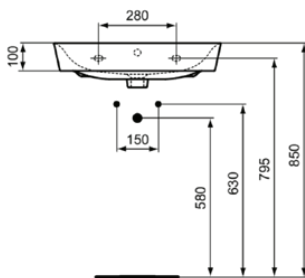

CONNECT AIR

E0298V3

CONNECT AIR | Basin 600x460x160 mm in silk black finish, 1 tap hole, with overflow

Image & drawing

General information

Product type:	Washbasins
Sub product type:	Basin
Brand:	Ideal Standard
Suite name:	CONNECT AIR
Designer:	Studio Levien
Colour:	V3 - Silk Black
Surface finish effect:	satín
Height (mm):	160
Width (mm):	600
Length / Projection (mm):	460
Net weight (kg):	14.50
VVS:	626493021
EAN code:	5017830553564

Washbasin wall mounted using E0157 wall fixing set, with semi pedestal fixed to wall with brackets supplied or full pedestal mounted using 2 screws through the back of wall (not supplied). When fitted to furniture washbasin must be secured to wall with E0157 wall fixing set. Can be used with dedicated Concept Air basin unit - see furniture section.

Downloads

- EPD

Product standard & certifications

Additional standards:	EN 14688
DoP classification:	CL25

Product specifications

Colour code:	V3
Colour description:	silk black
Disabled model:	No
Includes a chain eye:	No
Material:	Ceramic
Material quality:	Finefireclay
Amount of tap holes for each washbasin:	1
Amount of washbasins:	1
Overflow visible:	Yes
PVD technology:	No
Support plateau:	Backside
Surface finish effect:	satín
Tap hole position:	Centre
Type of overflow:	Round
With back wall:	No
With drain plug:	No
With overflow:	Yes
With siphon:	No