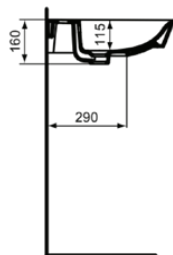

CONNECT AIR

E0298V3

CONNECT AIR | Basin 600x460x160 mm in silk black finish, 1 tap hole, with overflow

Image & drawing

General information

Product type:	Washbasins
Sub product type:	Basin
Brand:	Ideal Standard
Suite name:	CONNECT AIR
Designer:	Studio Levien
Colour:	V3 - Silk Black
Surface finish effect:	satín
Height (mm):	160
Width (mm):	600
Length / Projection (mm):	460
Net weight (kg):	14.50
VVS:	626493021
EAN code:	5017830553564

Washbasin wall mounted using E0157 wall fixing set, with semi pedestal fixed to wall with brackets supplied or full pedestal mounted using 2 screws through the back of wall (not supplied). When fitted to furniture washbasin must be secured to wall with E0157 wall fixing set. Can be used with dedicated Concept Air basin unit - see furniture section.