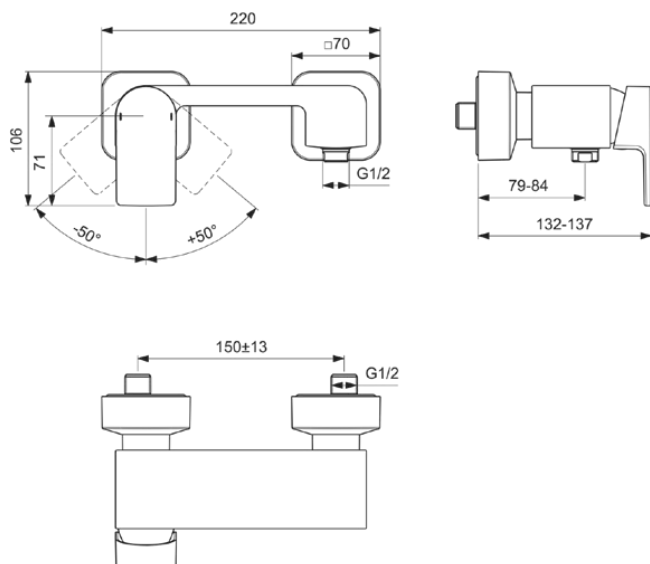

EDGE

A7120AA

EDGE | Exposed shower mixer 207x132x106 mm in chrome finish, 20.0 l/min (3 bar) | Click technology, EPD, FirmaFlow, SmartShine

Image & drawing

General information

Product type:	Shower mixers
Sub product type:	Exposed shower mixer
Brand:	Ideal Standard
Suite name:	EDGE
Designer:	Ideal Standard
Colour:	AA - Chrome
Surface finish effect:	glossy
Height (mm):	106
Width (mm):	207
Length / Projection (mm):	132 - 137
Fixing method:	S-coupling
Net weight (kg):	2.05
EAN code:	3800861064916

Product specifications

Amount of escutcheon(s):	2
Amount of handles:	1
Colour code:	AA
Colour description:	chrome
Cool Body technology:	No
ON / OFF S-Connectors:	No
DVGW intrinsically safe:	Yes
FirmaFlow cartridge:	Yes
Flushing time adjustable:	No
Handle application:	Volume & temperature control
Handle position:	Front
Material:	Metal
Material of handle:	Metal
Material quality:	Brass
Max. flow rate at 3 bar (l):	20.0

EDGE

A7120AA

EDGE | Exposed shower mixer 207x132x106 mm in chrome finish, 20.0 l/min (3 bar) | Click technology, EPD, FirmaFlow, SmartShine

Product specifications

Max. flow rate at 3 bar (l) for all outlets:	13/20
Max. flow rate at 3 bar (l) for handspray:	13
Max. flow rate at 3 bar (l) for spout:	20
Max. operating pressure (bar):	10
Min. operating pressure (bar):	0.5
Noise reduced S-Connectors:	No
PVD technology:	No
Shape of escutcheon(s):	Square
Shower hose connection thread:	G 1/2
SmartShine:	Yes
Surface cover:	chromium-plated
Surface finish effect:	glossy
Temperature limiter:	Yes
Type of handle:	Lever
Type of temperature control:	Manually operated
With S-couplings:	Yes
With escutcheon(s):	Yes
With handle(s):	Yes
With handspray set:	No
With head shower:	No
With shower kit:	No
Fixing method:	S-coupling
Mounting method:	Wall