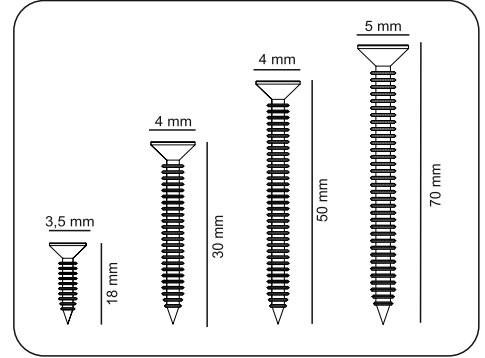

ATTENTION !!

Minifix is the main connection material used in products. Before starting assembly, please check the drawings below.