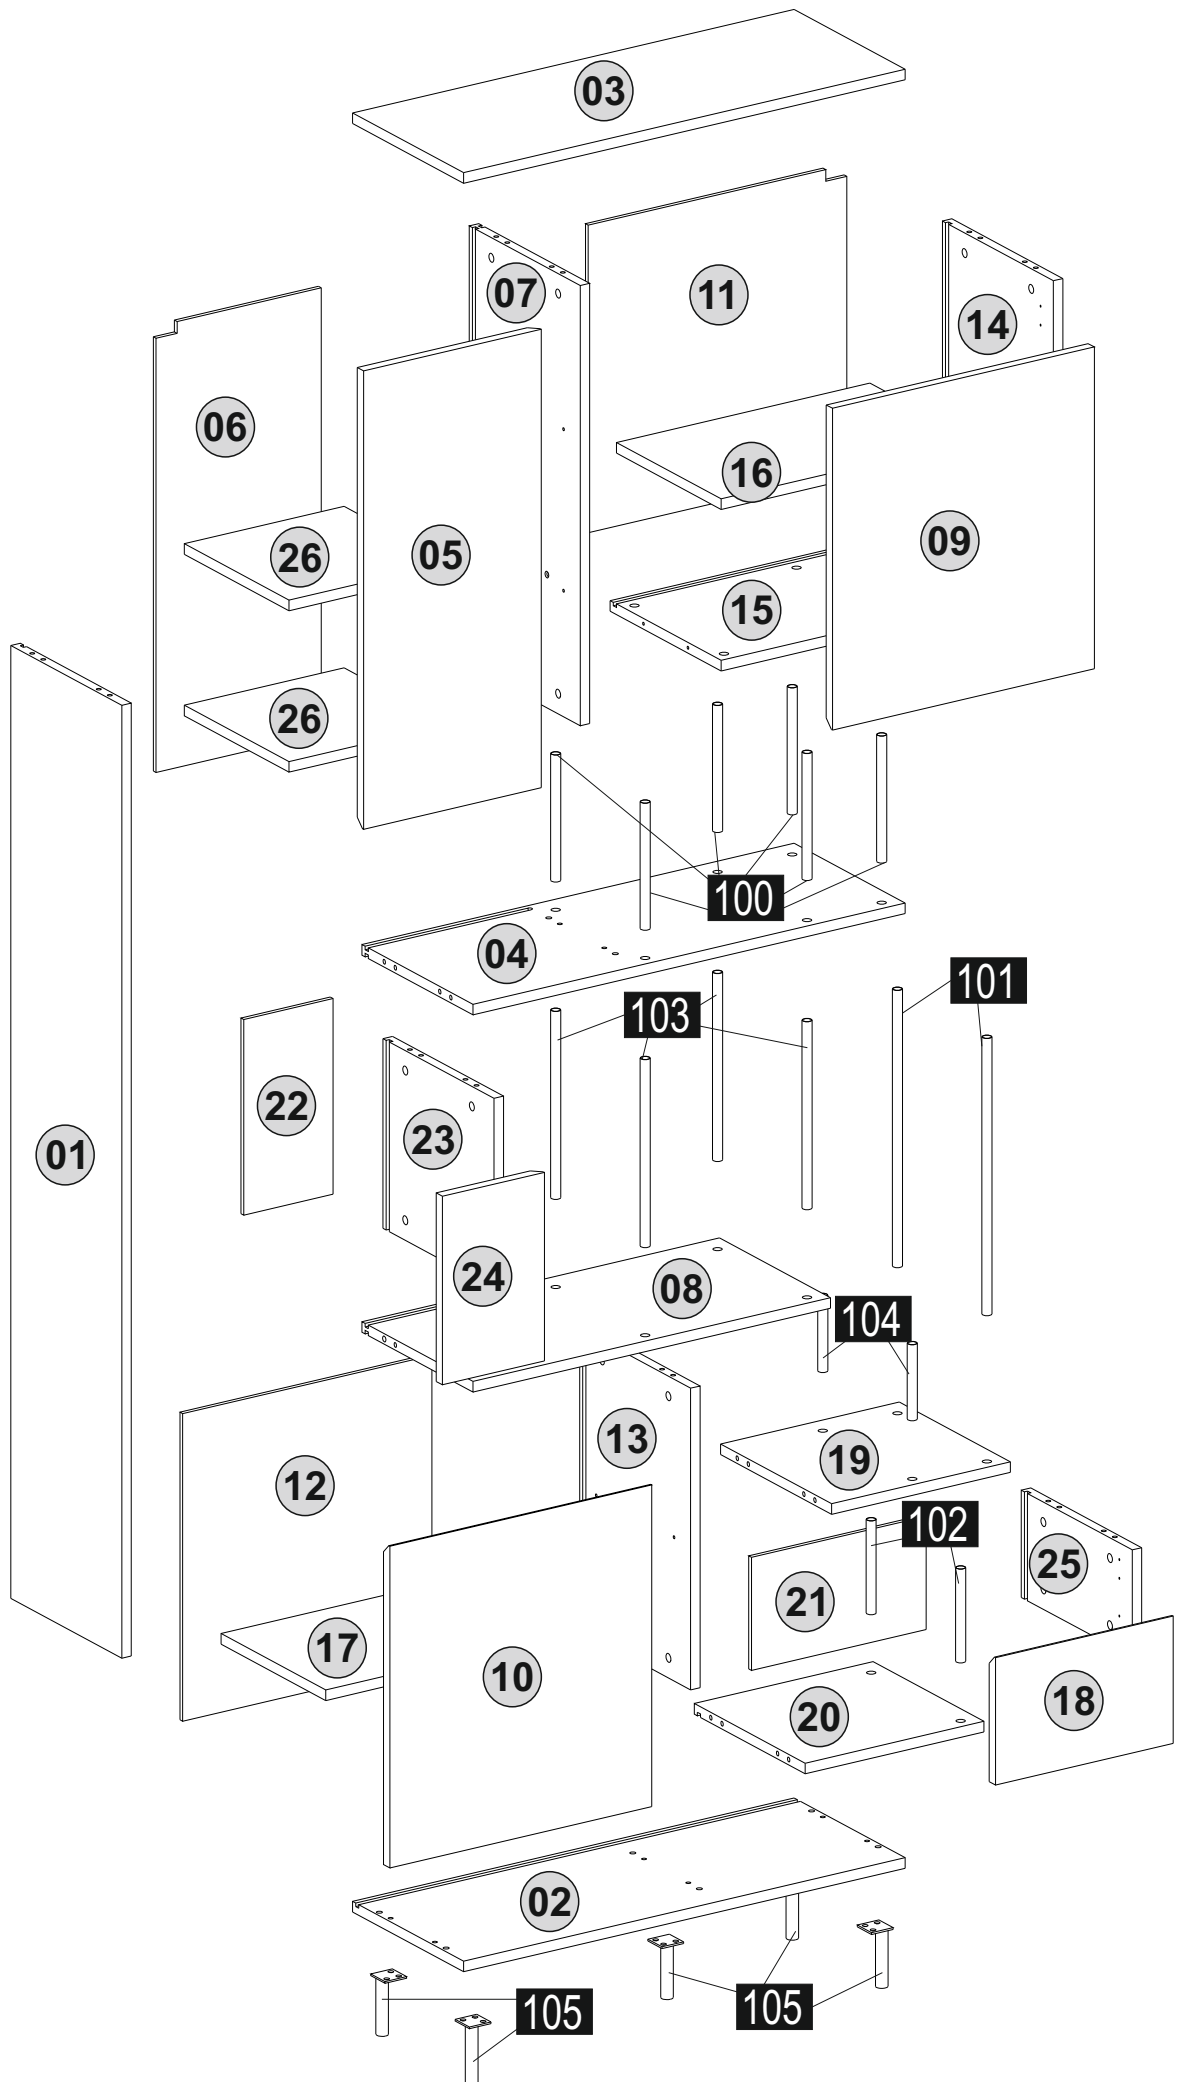

**3**

120MIN

Follow the installation steps in the order as shown.  
Position the parts as shown in the installation guide steps.

## HARDWARE LIST

<b>A04</b>  Ø8x30 32x	<b>A22</b>  Minifix k18 32x	<b>A23</b>  Minifix M10 32x	<b>A06</b>  18mm C1-44x	<b>A25</b>  ARK.PL 22x
<b>A16</b>  DbØ8 2x	<b>A17</b>  4X50 2x	<b>A18</b>  3,5x18 86x	<b>A87</b>  15x90x30 2x	<b>A48</b>  Raf Pimi 16x
<b>C20</b>  Mtk(S) 10x	<b>C14</b>  Dm(S) 5x	<b>C17</b>  DmF(S) 5x	<b>A12</b>  Allen 1x	<b>A13</b>  50mm 2x
<b>B11</b>  10 (black)mm 15x	<b>A125</b>  çift yön 10x	<b>A126</b>  tek yön 12x	<b>Z209</b>  100-6x 101-2x 102-2x 103-4x 104-2x 105-5x takim	<b>A69</b>  P.D. 15x

27

28

31

x22