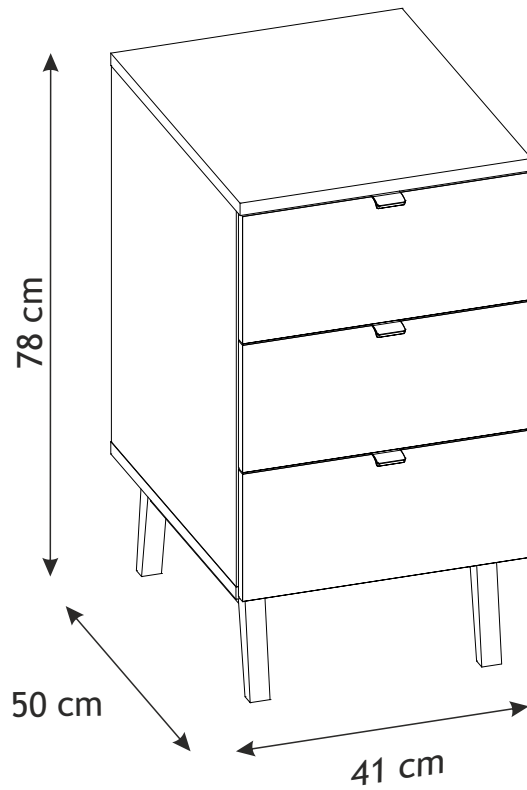

LUKA DESK CABINET

RAGABA