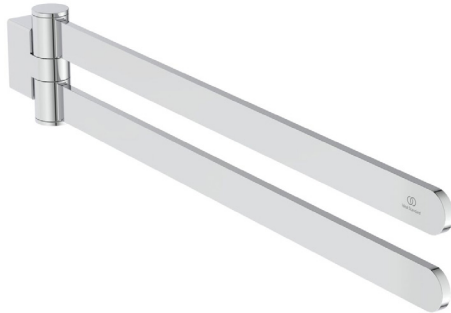

Ideal Standard

Accessories

Conca

Article-No.: T5396AA

Towel bar double, 45 cm - Round

Conca towel bar double, 45 cm – Round; 180° turnable included fixing set; 25 x 445 x 85 mm; PVD technology finish color versions.

Colour: AA - Chrome

More product details:

Type:	Towel rail
Mounting:	Wall mounted
Style:	Contemporary
Height (mm):	79
Width (mm):	25
Length (mm):	447
Shape:	Rounded / curved