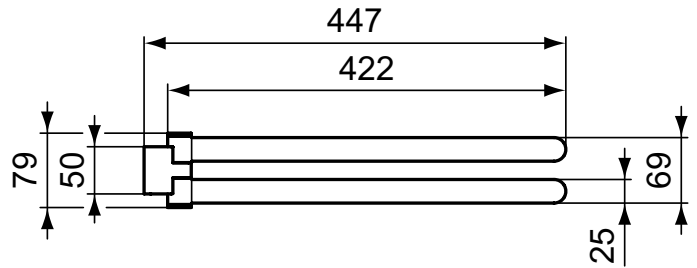

Ideal Standard

Accessories

Conca

Article-No.: T5396AA

Towel bar double, 45 cm - Round

Conca towel bar double, 45 cm – Round; 180° turnable included fixing set; 25 x 445 x 85 mm; PVD technology finish color versions.

Colour: AA - Chrome

More product details:

Type:	Towel rail
Mounting:	Wall mounted
Style:	Contemporary
Height (mm):	79
Width (mm):	25
Length (mm):	447
Shape:	Rounded / curved