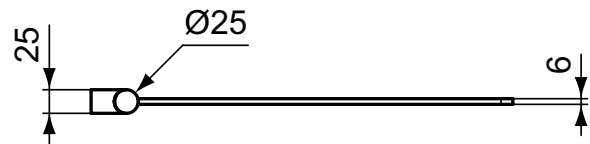

Ideal Standard

Accessories

Conca

Article-No.: T5396AA

Towel bar double, 45 cm - Round

Conca towel bar double, 45 cm – Round; 180° turnable included fixing set; 25 x 445 x 85 mm; PVD technology finish color versions.

Colour: AA - Chrome

More product details:

Type:	Towel rail
Mounting:	Wall mounted
Style:	Contemporary
Height (mm):	79
Width (mm):	25
Length (mm):	447
Shape:	Rounded / curved