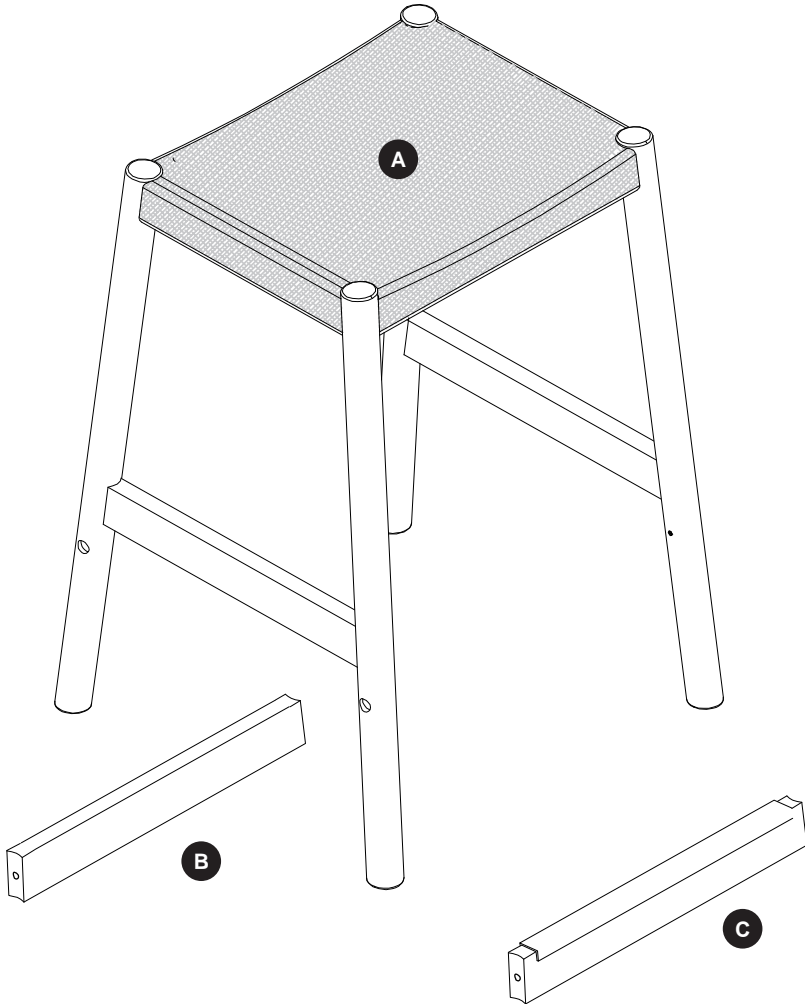

15 min

x1

x1

A x1

B x1

C x1

D x4
M6x50mm

E x1
Allen key M4