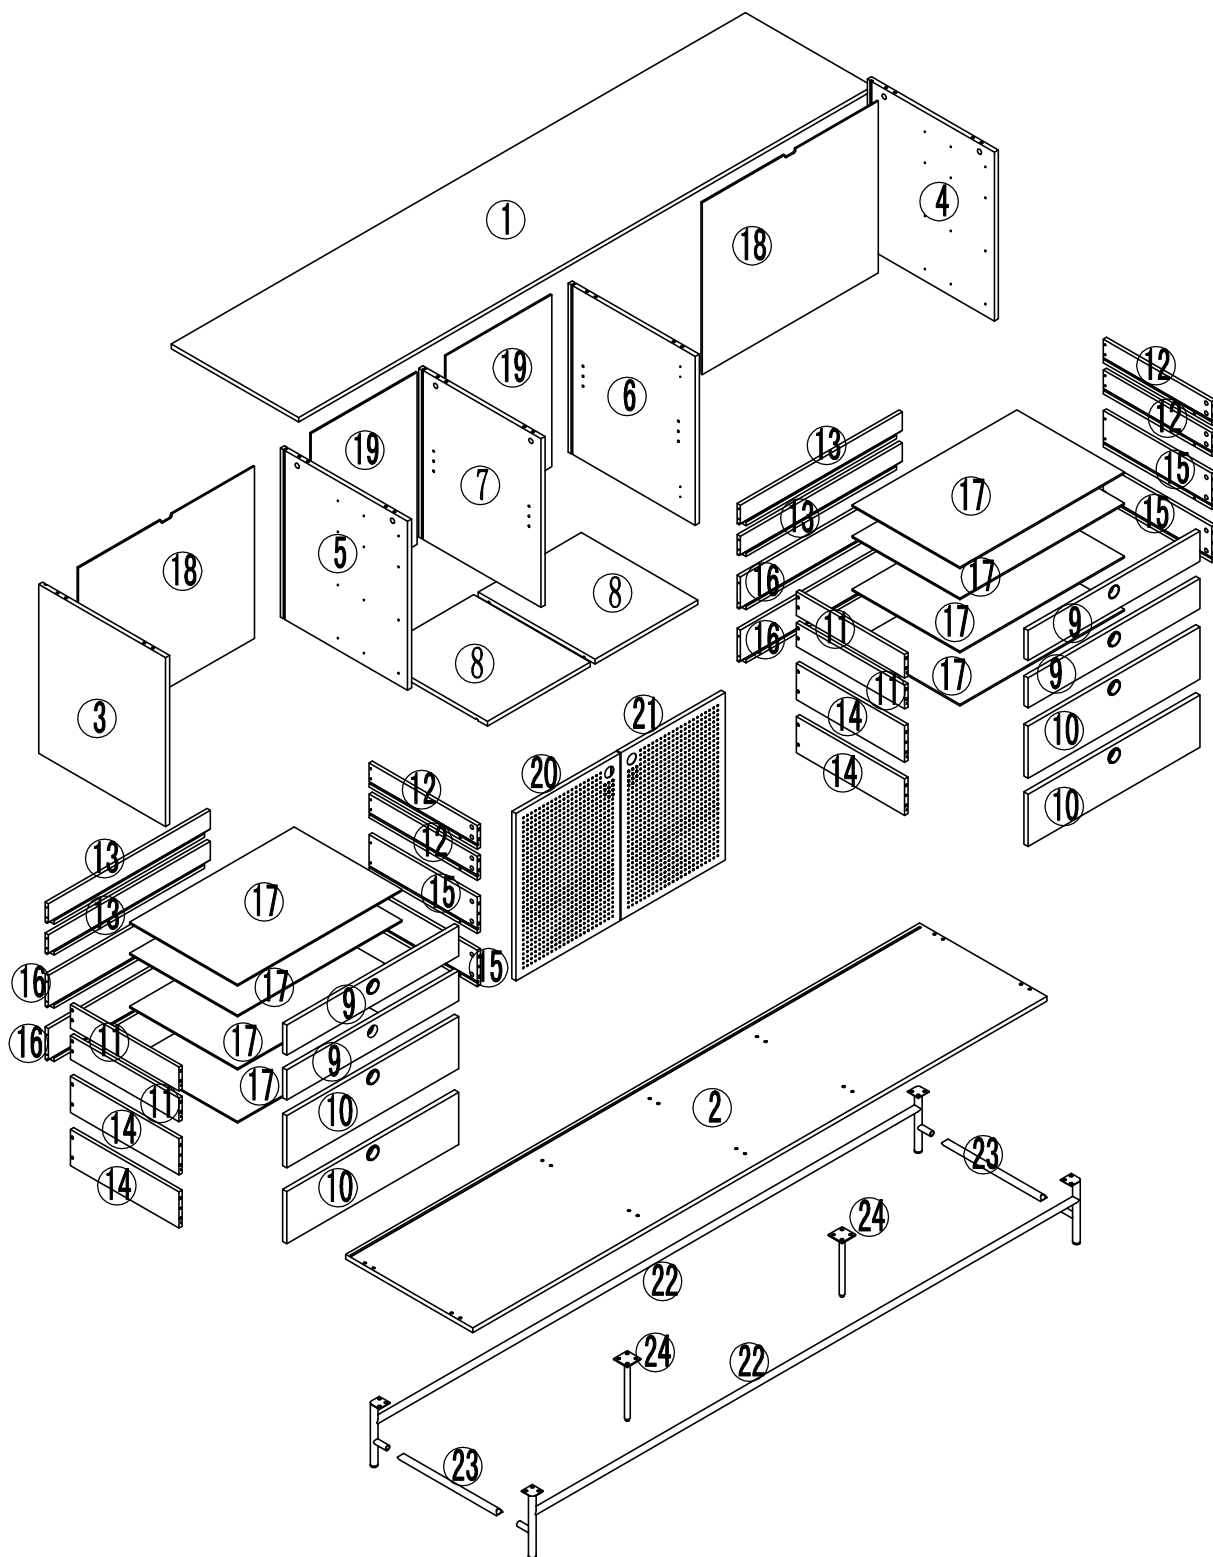

INSTRUCTION MANUAL

PUNTO.SIDEBOARD 2D/8DR

By Cambres Design

teulat

www.teulat.es

Needed for assembling

Min. two persons

Content of the boxes

Top x1

Bottom x1

Left side x1

Right side x1

Left inner division x1

Right inner division x1

Central division x1

Center shelf x2

Top drawer front x4

Bottom drawer front x4

Top drawer left x4

Top drawer right x4

Top drawer back x4

Bottom drawer left x4

Bottom drawer right x4

Bottom drawer back x4