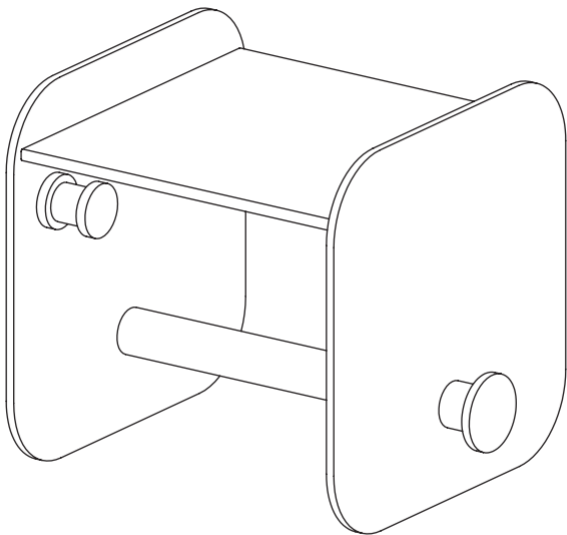

Versatile, flexible and multifunctional, our furniture and accessory collection is designed for packing the most into life in smaller spaces!

DESIGNED BY
THOR HØY

“ Hang In There is a small design with great functionality, greeting your essentials in the entrance. ”

ASSEMBLY GUIDE

(A) x 1 pc.

(D) x 1 pc.

(E) x 1 pc.

(C) x 1 pc.

(F) x 2 pcs.

(B) x 2 pcs.

Find assembly videos by using the QR code or by going online at our website umage.com/instructions