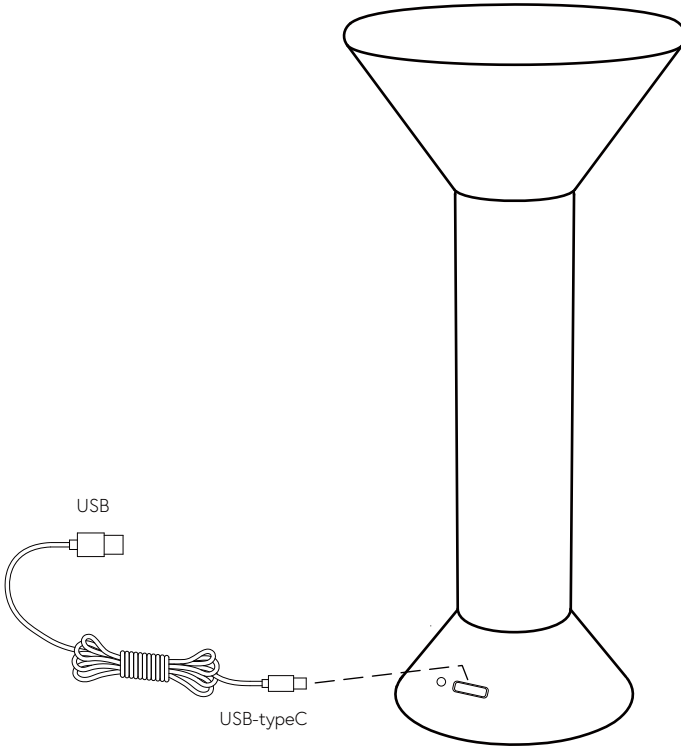

Flash Portable Lamp

Hübsch
DANISH HOME INTERIOR & DESIGN

x1

x1

x1

14cm

30 cm

10.6cm

Hübsch A/S
962013

A
B
C
D
E
F
G

3
kWh/1000h

 2019/2015

Battery: Li-ion 3.7V 4000mAh
5V/1A USB Type-C
LED 2.6W, IP44

hubsch-interior.com

#myhubsch @hubschinterior

Hübsch
DANISH HOME INTERIOR & DESIGN