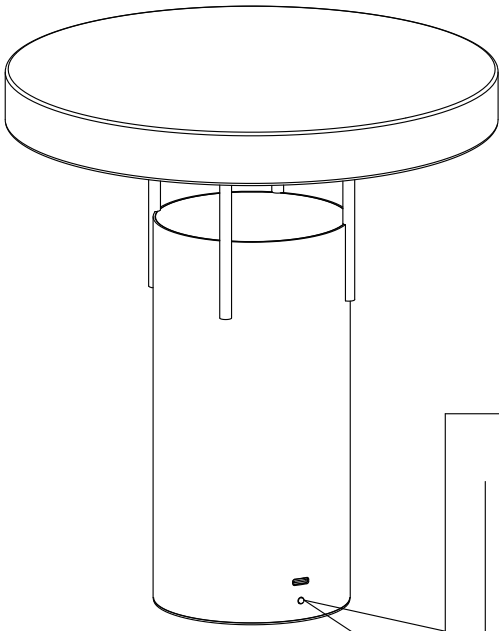

BringMe Table lamp

Hübsch

DANISH HOME INTERIOR & DESIGN

x1

x1

x1

28 cm

D25cm

G

3
kWh/1000h

 2019/2015

Battery: Li-ion 10Ah 3.6V

5V/2A USB Type-C

LED 3W, IP44

hubsch-interior.com

#myhubsch @hubschinterior