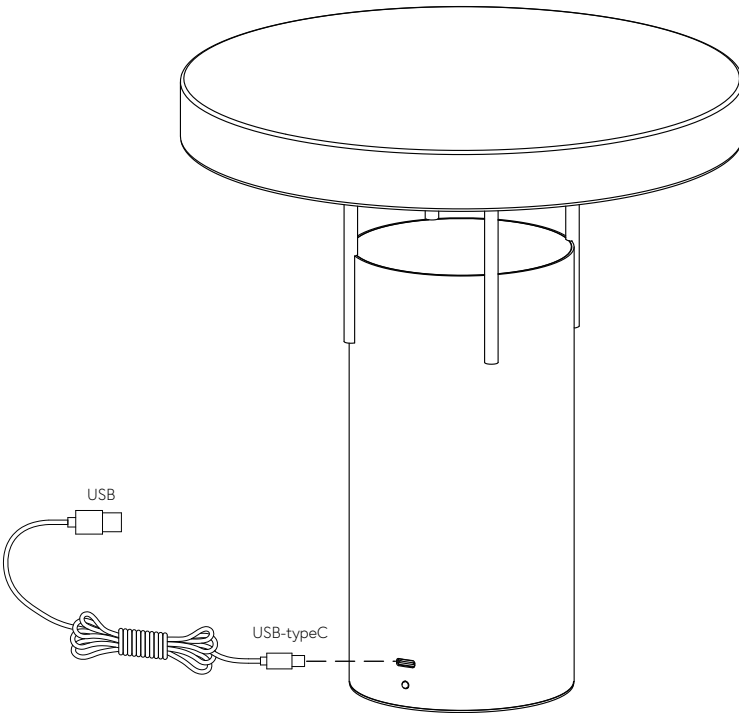

BringMe Table lamp

Hübsch

DANISH HOME INTERIOR & DESIGN

x1

x1

x1

28 cm

D25cm

G

3
kWh/1000h

 2019/2015

Battery: Li-ion 10Ah 3.6V

5V/2A USB Type-C

LED 3W, IP44

hubsch-interior.com

#myhubsch @hubschinterior