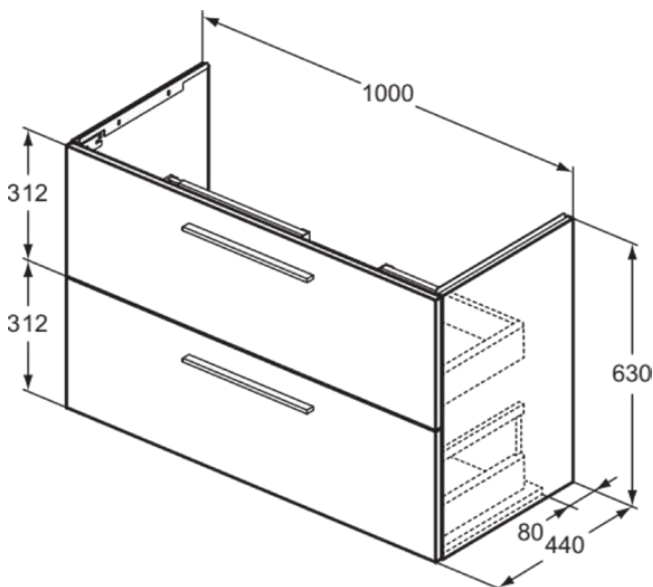

I.LIFE A

T5257DU

I.LIFE A | Basin unit 1000x440x630 mm in matt white finish, 2 drawer | Soft close, Sustainably sourced wood

Image & drawing

General information

Product type:	Furniture
Sub product type:	Basin unit
Brand:	Ideal Standard
Suite name:	I.LIFE A
Designer:	Palomba Serafini Associati
Colour:	DU - Matt White
Surface finish effect:	matt
Height (mm):	630
Width (mm):	1000
Length / Projection (mm):	440
Fixing method:	Fixing set
Net weight (kg):	37.26
EAN code:	8014140502005

Features

Soft close

Sustainably sourced wood

Downloads

- [Installation Guide](#)
- [Spare Parts List](#)

Product specifications

Closing mechanism:	Soft-closing
Colour code:	DU
Colour description:	matt white
Corner model:	No
Full extraction drawer:	Yes
Handle(s):	Required
Legs adjustable:	No
Material:	Wood
Material quality of structure / body:	MFC (Class E1)/MDF
Amount of doors (total):	0
Amount of doors, left-opening:	0
Amount of doors, right-opening:	0
Amount of drawers (total):	2
Amount of external drawers:	2
Amount of internal drawers:	0
Amount of open compartments:	0
Amount of rolling doors:	0
Amount of shelves:	0
Amount of sliding doors:	0
Amount of tumble doors:	0
Opening mechanism:	Pull-to-open

I.LIFE A

T5257DU

I.LIFE A | Basin unit 1000x440x630 mm in matt white finish, 2 drawer | Soft close, Sustainably sourced wood

Product specifications

PVD technology:	No
Reversible door:	No
Space-saving model:	No
Surface finish effect:	matt
Sustainably sourced wood:	Yes
With cutout section:	No
With interior lighting:	No
With legs:	No
With socket outlet:	No
With worktop:	No
Fixing method:	Fixing set
Mounting method:	Wall