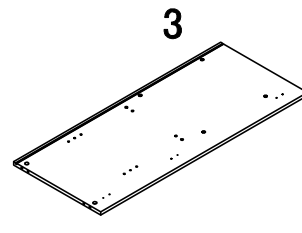

INSTRUCTION MANUAL

PUNTO.OCCASIONAL CABINET 2D/4 INNER DRAWERS

By Cambres Design

teulat

www.teulat.es

Needed for assembling

Min. twopersons

Content of the boxes

Top x1

Bottom x1

Left side x1

Right side x1

Central division x1

Insist shelf x1

Left rail board x1

Right rail board x1

Center shelf x2

Top drawer front x2

Bottom drawer front x2

Top drawer left x2

Top drawer right x2

Top drawer back x2

Bottom drawer left x2

Bottom drawer right x2