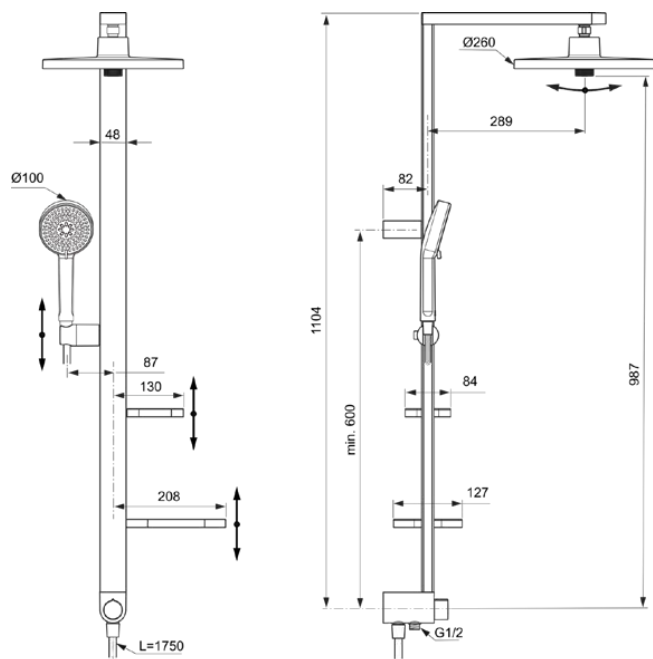

ALU+

BD585RO

Alu+ | Exposed shower system 338x501x1104 mm in rosé finish, 12.0 l/min (3 bar) | Multiple showering functions, WRAS

Image & drawing

General information

Product type:	Shower systems
Sub product type:	Exposed shower system
Brand:	Ideal Standard
Suite name:	Alu+
Designer:	Palomba Serafini Associati
Colour:	RO - Rosé
Surface finish effect:	satin
Height (mm):	1104
Width (mm):	338
Length / Projection (mm):	501
Fixing method:	Fixing set
Net weight (kg):	6.18
EAN code:	3800861117421

Included products

BD581RO:	IDEALRAIN ALU+ Overhead shower 260x91x260 mm in rosé finish, 12 l/min (3 bar)
BD580RO:	IDEALRAIN ALU+ Multi function handspray 100x56x232 mm in rosé finish, 8 l/min (3 bar)
BE175RO:	IDEALRAIN Shower hose 1750 mm in rosé finish
B961890RO:	Shower hose