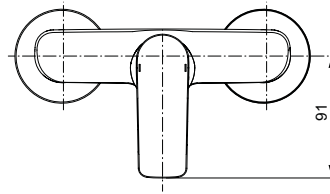

Ideal Standard

SHOWER MIXERS

Connect Air

Article-No.: A7032A5

Exposed shower mixer

Connect Air exposed shower mixer with 38 mm cartridge FirmaFlow with hot water limiter, Brass cast body with metal handle with red and blue colour indication - printed on handle. Uses standard S-Connection with noise reduction, Check valve and covered nuts. Noise class 1.

Colour: A5 - Magnetic Grey

Technology: FirmaFlow

More product details:

Type:	Tap
Mounting:	Exposed
Operation Type:	Single lever
Style:	Contemporary
Accreditations:	DIN EN 817, DIN 4109 Gruppe 1
Operation Pressure (bar):	3
Flow Rate (litre):	24
Net Weight (kg):	1,565
Material:	PVD coated brass
Designer:	Studio Levien
Height (mm):	126
Width (mm):	220
Depth (mm):	140
Certificate Number:	EN 817