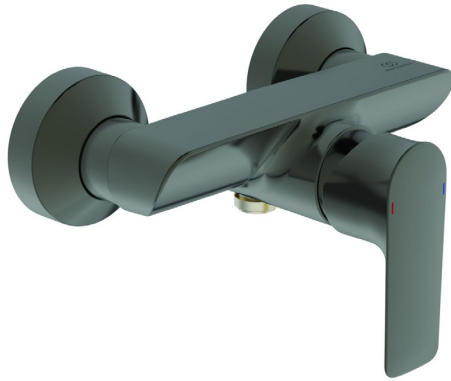

Ideal Standard

SHOWER MIXERS

Connect Air

Article-No.: A7032A5

Exposed shower mixer

Connect Air exposed shower mixer with 38 mm cartridge FirmaFlow with hot water limiter, Brass cast body with metal handle with red and blue colour indication - printed on handle. Uses standard S-Connection with noise reduction, Check valve and covered nuts. Noise class 1.

Colour: A5 - Magnetic Grey

Technology: FirmaFlow

More product details:

Type:	Tap
Mounting:	Exposed
Operation Type:	Single lever
Style:	Contemporary
Accreditations:	DIN EN 817, DIN 4109 Gruppe 1
Operation Pressure (bar):	3
Flow Rate (litre):	24
Net Weight (kg):	1,565
Material:	PVD coated brass
Designer:	Studio Levien
Height (mm):	126
Width (mm):	220
Depth (mm):	140
Certificate Number:	EN 817