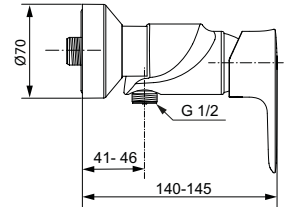

Ideal Standard

SHOWER MIXERS

Connect Air

Article-No.: A7032A5

Exposed shower mixer

Connect Air exposed shower mixer with 38 mm cartridge FirmaFlow with hot water limiter, Brass cast body with metal handle with red and blue colour indication - printed on handle. Uses standard S-Connection with noise reduction, Check valve and covered nuts. Noise class 1.

Colour: A5 - Magnetic Grey

Technology: FirmaFlow

More product details:

Type:	Tap
Mounting:	Exposed
Operation Type:	Single lever
Style:	Contemporary
Accreditations:	DIN EN 817, DIN 4109 Gruppe 1
Operation Pressure (bar):	3
Flow Rate (litre):	24
Net Weight (kg):	1,565
Material:	PVD coated brass
Designer:	Studio Levien
Height (mm):	126
Width (mm):	220
Depth (mm):	140
Certificate Number:	EN 817