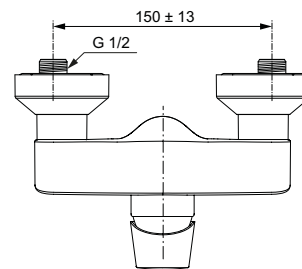

Ideal Standard

SHOWER MIXERS

Connect Air

Article-No.: A7032A5

Exposed shower mixer

Connect Air exposed shower mixer with 38 mm cartridge FirmaFlow with hot water limiter, Brass cast body with metal handle with red and blue colour indication - printed on handle. Uses standard S-Connection with noise reduction, Check valve and covered nuts. Noise class 1.

Colour: A5 - Magnetic Grey

Technology: FirmaFlow

More product details:

Type:	Tap
Mounting:	Exposed
Operation Type:	Single lever
Style:	Contemporary
Accreditations:	DIN EN 817, DIN 4109 Gruppe 1
Operation Pressure (bar):	3
Flow Rate (litre):	24
Net Weight (kg):	1,565
Material:	PVD coated brass
Designer:	Studio Levien
Height (mm):	126
Width (mm):	220
Depth (mm):	140
Certificate Number:	EN 817