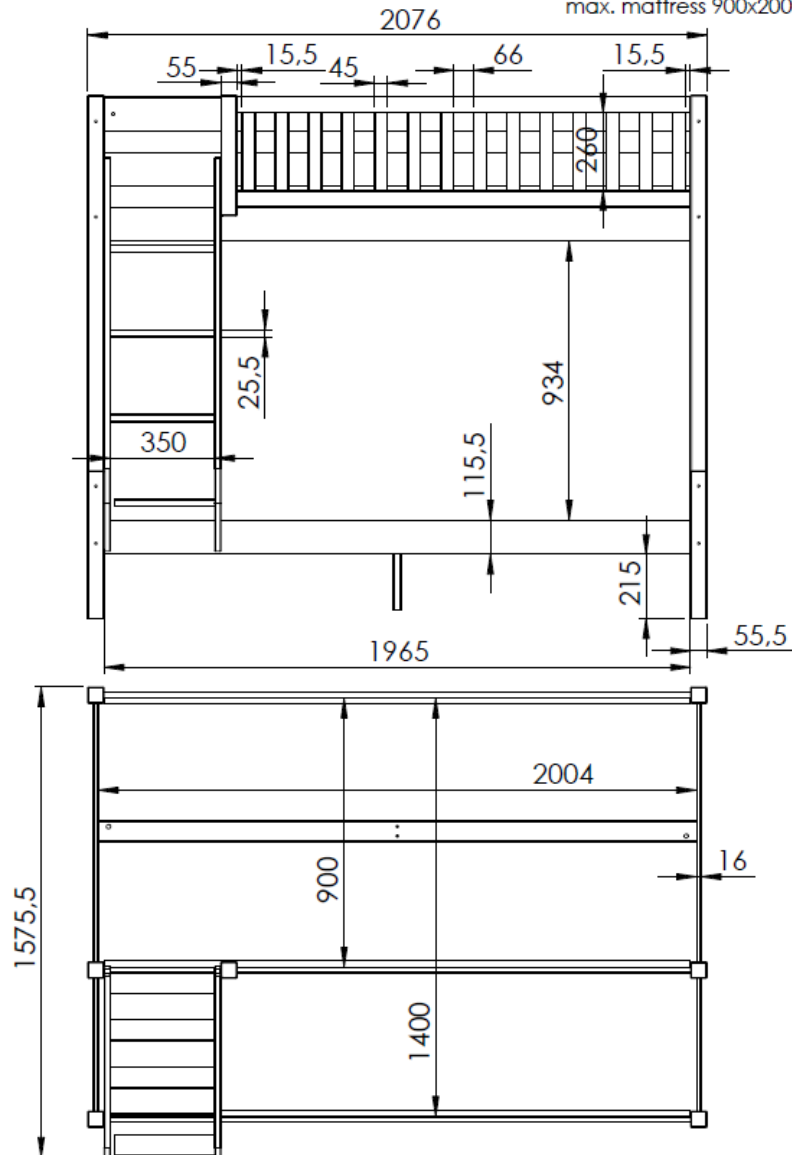

STMA9514

max. mattress 900x2000x277mm & 1400x2000mm

Model: SCOTT STMA9514	Discription: FAMILY BED	Page: 1/1
Dimensions(mm): 2076x1754x1575	Material: PINE	Date: 21/10/2022
All contents on this document are protected by copyright & patents. Except as specifically permitted herein, no portion of the information on this document may be reproduced in any form, or by any means, without prior written permission from Vipack bvba. No parts of the designs and the products can be copied or transmitted. Product and drawings under Patent and Copyright.		COPYRIGHT © 2022 VIPACK, ALL RIGHTS RESERVED
		