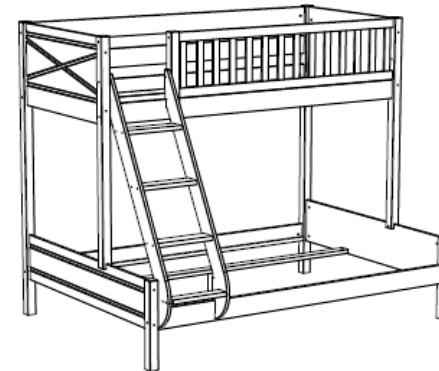

STMA9514

max. mattress 900x2000x277mm & 1400x2000mm

Model: SCOTT STMA9514	Discription: FAMILY BED	Page: 1/1
Dimensions(mm): 2076x1754x1575	Material: PINE	Date: 21/10/2022
All contents on this document are protected by copyright & patents. Except as specifically permitted herein, no portion of the information on this document may be reproduced in any form, or by any means, without prior written permission from Vipack bvba. No parts of the designs and the products can be copied or transmitted. Product and drawings under Patent and Copyright.		COPYRIGHT © 2022 VIPACK, ALL RIGHTS RESERVED
		