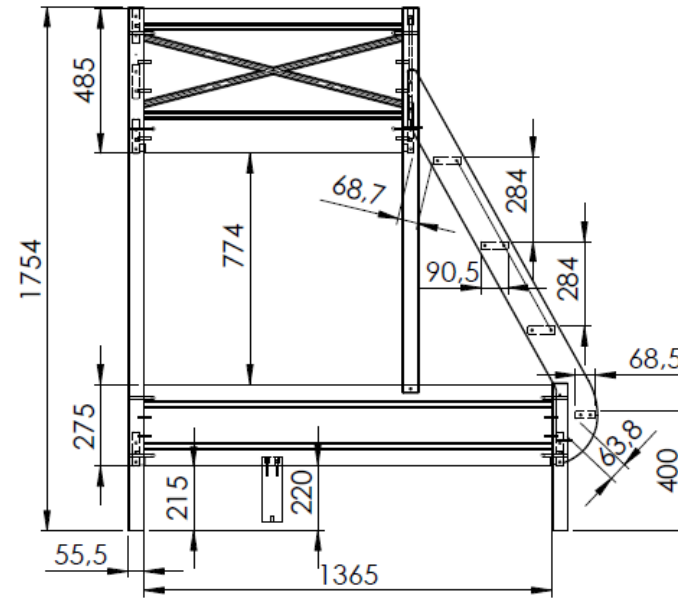

STMA9514

max. mattress 900x2000x277mm & 1400x2000mm

Model: SCOTT STMA9514	Discription: FAMILY BED	Page: 1/1
Dimensions(mm): 2076x1754x1575	Material: PINE	Date: 21/10/2022
All contents on this document are protected by copyright & patents. Except as specifically permitted herein, no portion of the information on this document may be reproduced in any form, or by any means, without prior written permission from Vipack bvba. No parts of the designs and the products can be copied or transmitted. Product and drawings under Patent and Copyright.		COPYRIGHT © 2022 VIPACK, ALL RIGHTS RESERVED
		