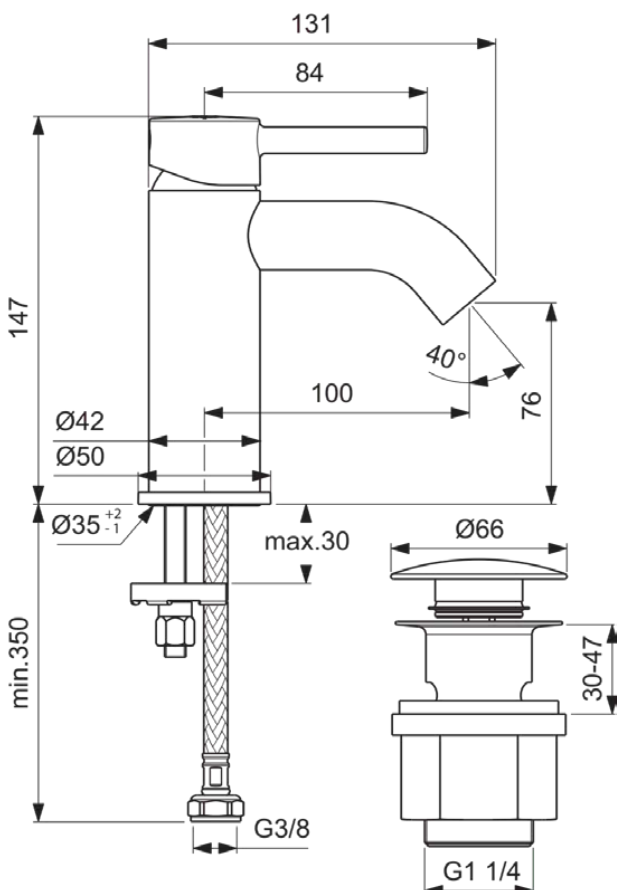

CERALINE

BC822AA

CERALINE | Basin mixer 50x135x147 mm, 100 mm spout projection in chrome finish, 5 l/min (3 bar), with waste | EasyFix, Hidden aerator, EPD, SmartShine

Image & drawing

General information

Product type:	Washbasin mixers
Sub product type:	Basin mixer
Brand:	Ideal Standard
Suite name:	CERALINE
Designer:	Ideal Standard
Colour:	AA - Chrome
Surface finish effect:	glossy
Height (mm):	147
Width (mm):	50
Length / Projection (mm):	135
Fixing method:	EasyFix
Net weight (kg):	1.21
EAN code:	3800861083993

CERALINE

BC822AA

CERALINE | Basin mixer 50x135x147 mm, 100 mm spout projection in chrome finish, 5 l/min (3 bar), with waste | EasyFix, Hidden aerator, EPD, SmartShine

Product specifications

IdealPure technology:	No
Includes a chain eye:	No
Integrated electronics:	No
Low-pressure model:	No
Material:	Metal
Material of handle:	Metal
Material quality:	Brass
Max. flow rate at 3 bar (l):	5
Max. flow rate at 3 bar (l) for all outlets:	5
Max. flow rate at 3 bar (l) for spout:	5
PVD technology:	No
Shape of escutcheon(s):	Round
SmartShine:	Yes
Spout model:	Fixed
Surface cover:	chromium-plated
Surface finish effect:	glossy
Tap outlet model:	Aerator
Tap outlet visibility:	Hidden
Tap outlet adjustable:	No
Tap outlet is anti-vandal:	No
Temperature limiter:	Yes
Touchless control:	No
Type of handle:	Pin
Type of temperature control:	Manually operated
With drain plug:	No
With escutcheon(s):	Yes
With flow regulator:	Yes
With handle(s):	Yes
With outlet:	Yes
With pull-out spray:	No
With waste set:	Yes
Fixing method:	EasyFix
Mounting method:	Tap hole