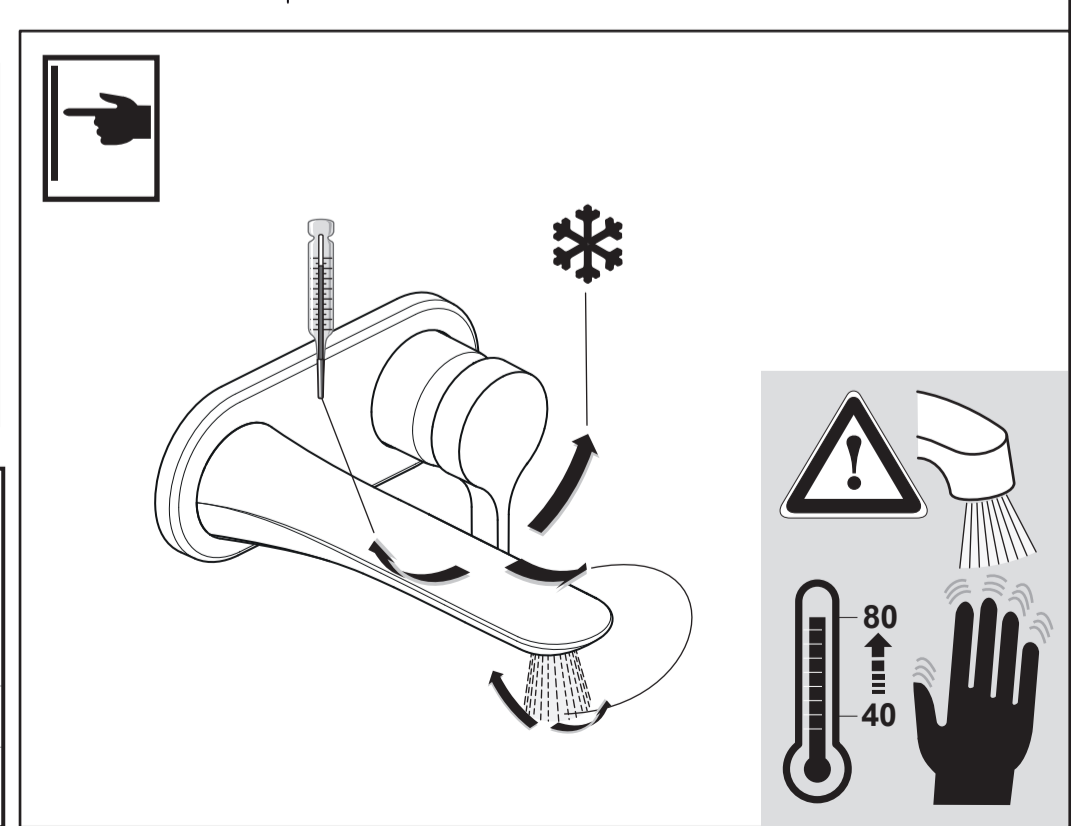

Ideal Standard

MELANGE
 A 5591 .. A 5831 ..

1220 / A 868 798
 Made in Germany

Ideal Standard International NV
 Corporate Village - Gent Building
 Da Vincilaan 2
 1935 Zaventem
 Belgium

www.idealstandardinternational.com