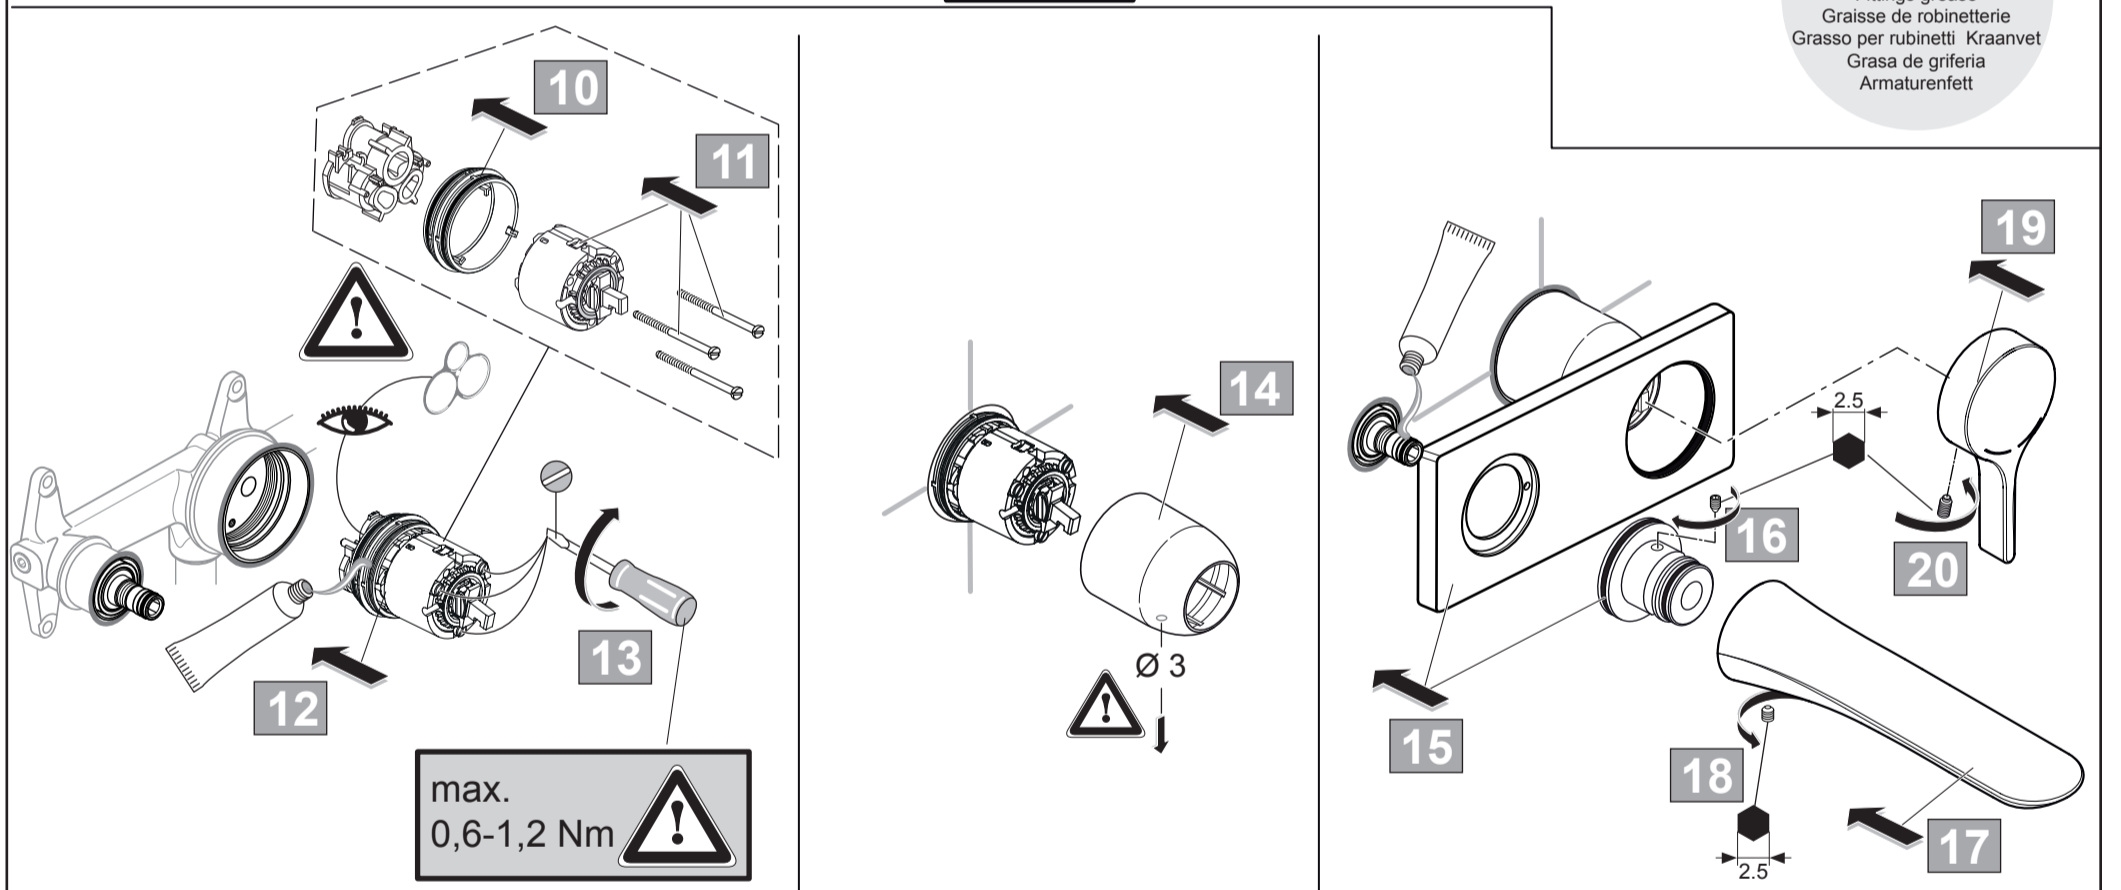

Ideal Standard

MELANGE
 A 5591 .. A 5831 ..

1220 / A 868 798
 Made in Germany

Ideal Standard International NV
 Corporate Village - Gent Building
 Da Vincilaan 2
 1935 Zaventem
 Belgium

www.idealstandardinternational.com