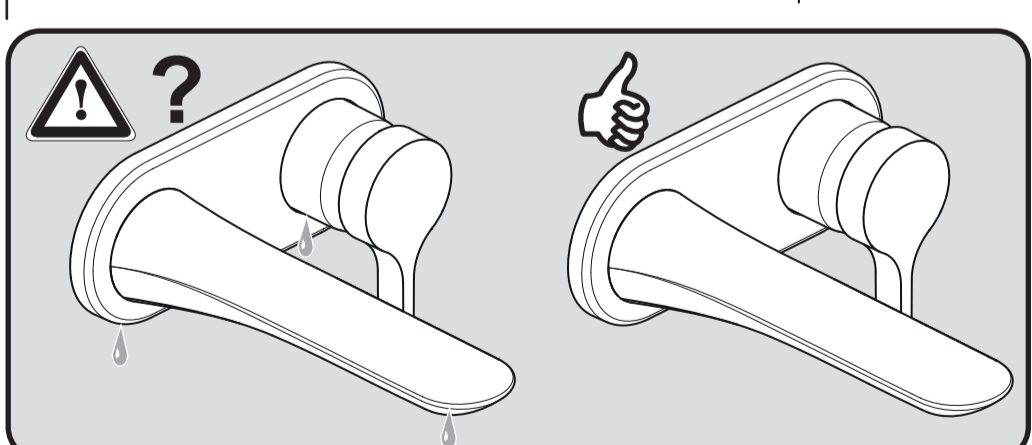

Ideal Standard

MELANGE
 A 5591 .. A 5831 ..

1220 / A 868 798
 Made in Germany

Ideal Standard International NV
 Corporate Village - Gent Building
 Da Vincilaan 2
 1935 Zaventem
 Belgium

www.idealstandardinternational.com